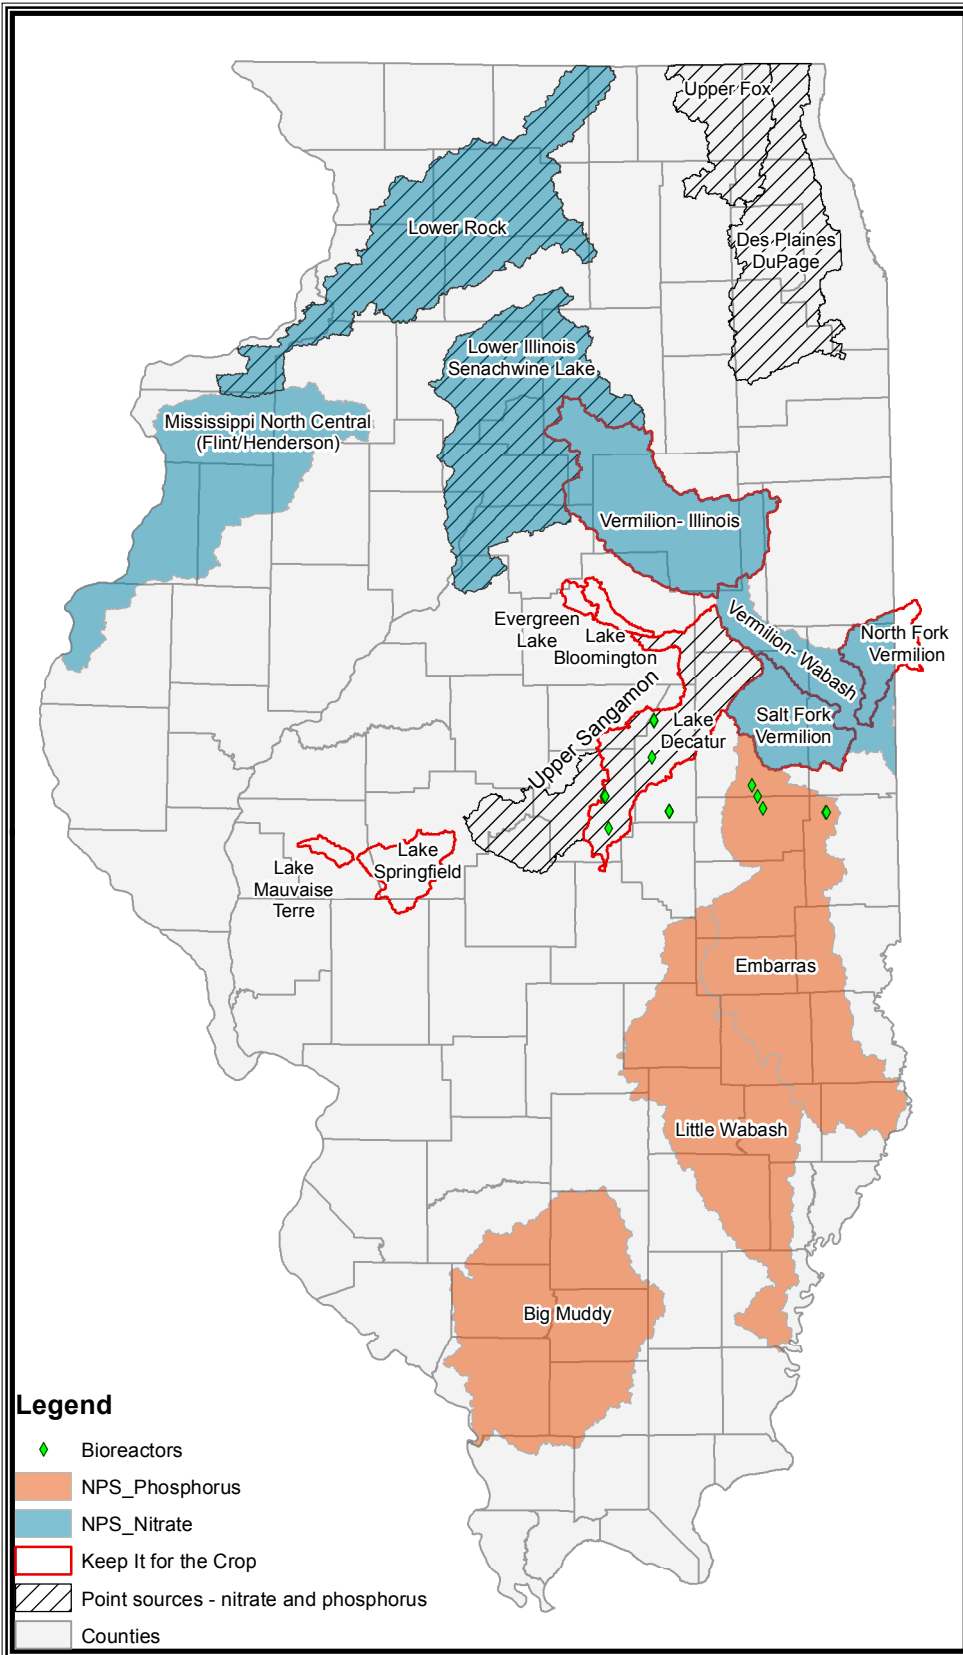

# Location of Bioreactors in Illinois

**ILLINOIS**  
NUTRIENT LOSS  
REDUCTION STRATEGY

Bioreactor	HUC 8	Acres Treated
1	05120112	50.00
2	05120112	50.00
3	05120112	11.00
4	07140201	74.00
5	07140201	74.00
6	07140201	55.00
7	07140201	20.00
8	07140201	27.00
9	07140201	19.00
10	07130006	39
11	07130006	28
12	07130006	34
13	07130006	15
14	07130006	5
15	07130006	16
16	07130006	unknown
17	07130006	70
18	05120112	unknown
19	05120112	18

## Legend

- ◆ Bioreactors
- NPS\_Phosphorus
- NPS\_Nitrate
- Keep It for the Crop
- Point sources - nitrate and phosphorus
- Counties