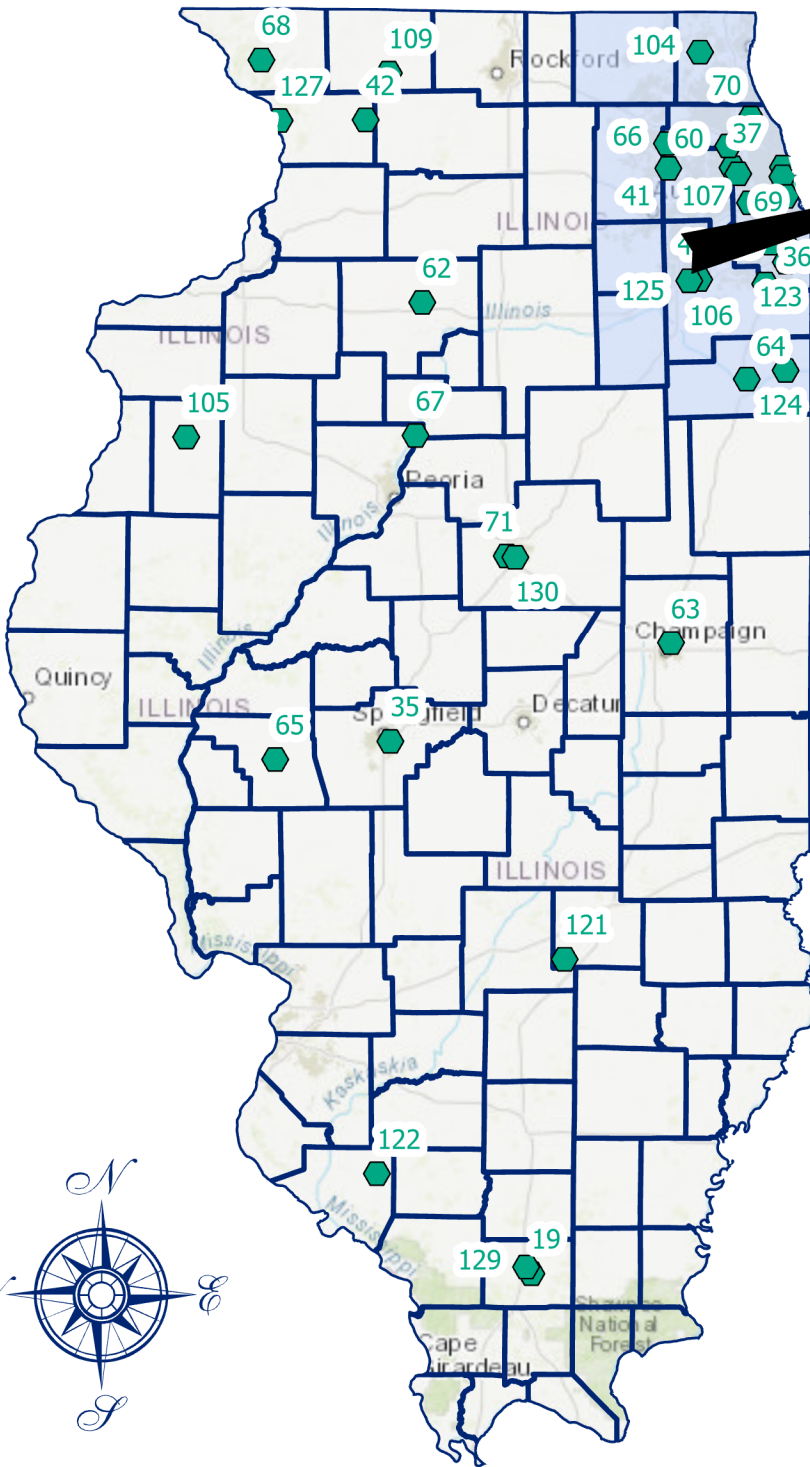

Transfer Stations

Recyclables

Esri Canada, Esri, HERE, Garmin, USGS, NGA, EPA, USDA, NPS

Transfer Stations - Recyclables

OID	BOL_ID	Name	Address	City	County	Region
19	1990555107	Ashalex Recycling C & D Transfer Station	Abandoned county road near Skyline Road	Marion	Williamson	7
35	1671200127	Waste Management/Springfield Transfer Station	3000 E. Ash St.	Springfield	Sangamon	5
36	0311805071	Waste Management Prairie Lakes Recycling and Transfer	21860 S. Central Ave	Matteson	Cook	2
37	0314715200	Republic Services Northlake Transfer Station	605 Northwest Ave.	Northlake	Cook	2
38	0316310014	Republic Services Loop Transfer Station	2351 S. Laflin St.	Chicago	Cook	2
39	0312580014	Tri-State Disposal Transfer Station	13903 S. Ashland Ave	Riverdale	Cook	2
40	0316550016	River Bend Prairie Recycling & Transfer Facility	1258 E. 138th St.	Chicago	Cook	2
41	0430905819	Groot Industries DuKane Transfer Facility	1995 Powis Road	West Chicago	DuPage	2
42	0150100001	MDI Environmental Systems Transfer Station #1	30687 Rte. 52	Lanark	Carroll	1
43	1978093002	Republic Waste Joliet Transfer Station	808 S. Joliet St.	Joliet	Will	2
59	0310930005	Heartland Recycling	6201 W. Canal Bank Road	Forest View	Cook	2
60	0311740016	Groot Industries Chicago Transfer Station	1759 N. Elmhurst Road	Elk Grove Village	Cook, DuPage	2
61	0311865053	Waste Management Melrose Park TS	4700 W. Lake St.	Melrose Park	Cook	2
62	0110850012	Princeton Solid Waste Transfer Station	1530 Peggy Lane	Princeton	Bureau	1
63	0191055163	Urbana Transfer Station	915 W. Saline Ct	Urbana	Champaign	4
64	0910200013	United Disposal of Bradley Transfer Station	1000 E. Liberty	Bradley	Kankakee	2
65	1370205202	Morgan County Recycling and Transfer Facility	2263 Route 104	Jacksonville	Morgan	5
66	0314385476	Waste Management/Bluff City Transfer Station	1225 Gifford Road	Elgin	Cook	2
67	1430205031	Wigand Recycling & Transfer Facility	19908 N. Route 29	Chillicothe	Peoria	3
68	0850155009	Montgomery Trucking	1504 Route 20 West	Elizabeth	Jo Daviess	1
69	0316075074	Republic Services Medill Material Recovery & Recycling Facility	1633 W. Medill Ave	Chicago	Cook	2
70	0312073004	GFL Northbrook TS	2750 Shermer Road	Northbrook	Cook	2
71	1138040002	American Disposal Services of Bloomington Transfer Station	2112 W. Washington	Bloomington	McLean	4
104	0971605017	Groot Industries Lake Transfer Station	201 Porter Drive	Round Lake Park	Lake	2
105	1878080001	Monmouth Municipal Transfer Station	836 186th Ave	Monmouth	Warren	3
106	1970850012	Waste Management/Rockdale Transfer Station	2100 Moen Ave	Rockdale	Will	2
107	0311740016	Groot Industries/McCook Transfer Station	8475 W. 53rd St.	McCook	Cook	2
108	0310600001	Republic Services Groen Transfer Station	13701 S Kostner Ave	Crestwood	Cook	2