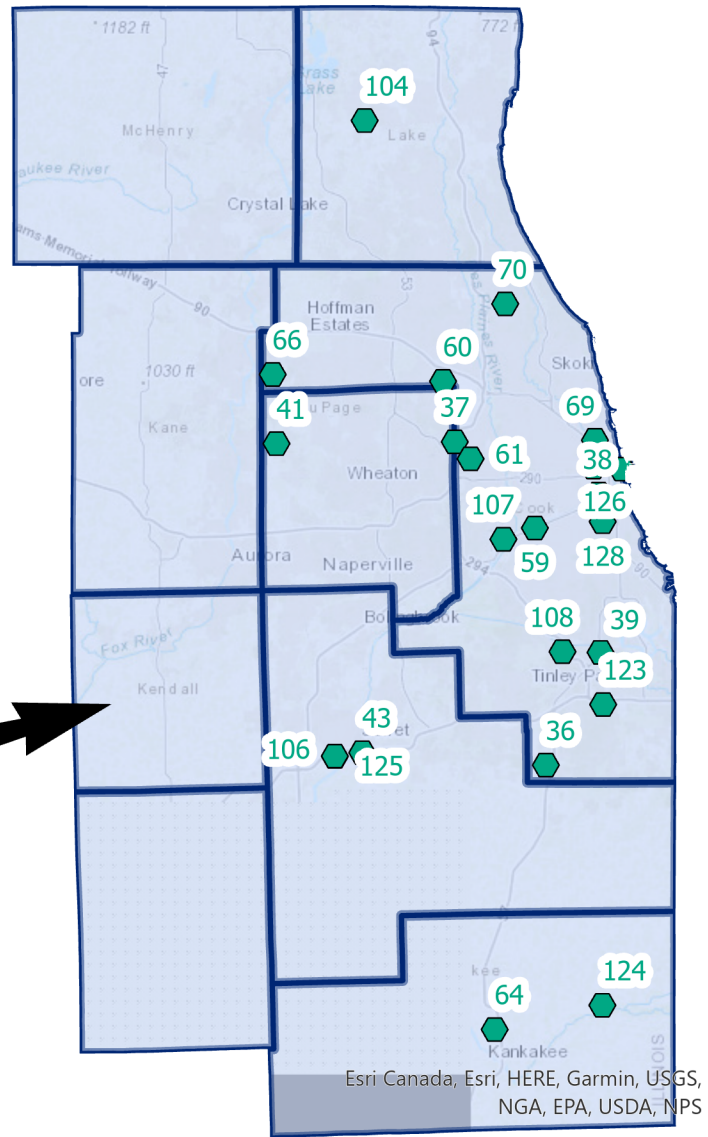

Transfer Stations

Recyclables

Esri Canada, Esri, HERE, Garmin, USGS, NGA, EPA, USDA, NPS

Transfer Stations - Recyclables

OID	BOL_ID	Name	Address	City	County	Region
19	1990555107	Ashalex Recycling C & D Transfer Station	Abandoned county road near Skyline Road	Marion	Williamson	7
35	1671200127	Waste Management/Springfield Transfer Station	3000 E. Ash St.	Springfield	Sangamon	5
36	0311805071	Waste Management Prairie Lakes Recycling and Transfer	21860 S. Central Ave	Matteson	Cook	2
37	0314715200	Republic Services Northlake Transfer Station	605 Northwest Ave.	Northlake	Cook	2
38	0316310014	Republic Services Loop Transfer Station	2351 S. Laflin St.	Chicago	Cook	2
39	0312580014	Tri-State Disposal Transfer Station	13903 S. Ashland Ave	Riverdale	Cook	2
40	0316550016	River Bend Prairie Recycling & Transfer Facility	1258 E. 138th St.	Chicago	Cook	2
41	0430905819	Groot Industries DuKane Transfer Facility	1995 Powis Road	West Chicago	DuPage	2
42	0150100001	MDI Environmental Systems Transfer Station #1	30687 Rte. 52	Lanark	Carroll	1
43	1978093002	Republic Waste Joliet Transfer Station	808 S. Joliet St.	Joliet	Will	2
59	0310930005	Heartland Recycling	6201 W. Canal Bank Road	Forest View	Cook	2
60	0311740016	Groot Industries Chicago Transfer Station	1759 N. Elmhurst Road	Elk Grove Village	Cook, DuPage	2
61	0311865053	Waste Management Melrose Park TS	4700 W. Lake St.	Melrose Park	Cook	2
62	0110850012	Princeton Solid Waste Transfer Station	1530 Peggy Lane	Princeton	Bureau	1
63	0191055163	Urbana Transfer Station	915 W. Saline Ct	Urbana	Champaign	4
64	0910200013	United Disposal of Bradley Transfer Station	1000 E. Liberty	Bradley	Kankakee	2
65	1370205202	Morgan County Recycling and Transfer Facility	2263 Route 104	Jacksonville	Morgan	5
66	0314385476	Waste Management/Bluff City Transfer Station	1225 Gifford Road	Elgin	Cook	2
67	1430205031	Wigand Recycling & Transfer Facility	19908 N. Route 29	Chillicothe	Peoria	3
68	0850155009	Montgomery Trucking	1504 Route 20 West	Elizabeth	Jo Daviess	1
69	0316075074	Republic Services Medill Material Recovery & Recycling Facility	1633 W. Medill Ave	Chicago	Cook	2
70	0312073004	GFL Northbrook TS	2750 Shermer Road	Northbrook	Cook	2
71	1138040002	American Disposal Services of Bloomington Transfer Station	2112 W. Washington	Bloomington	McLean	4
104	0971605017	Groot Industries Lake Transfer Station	201 Porter Drive	Round Lake Park	Lake	2
105	1878080001	Monmouth Municipal Transfer Station	836 186th Ave	Monmouth	Warren	3
106	1970850012	Waste Management/Rockdale Transfer Station	2100 Moen Ave	Rockdale	Will	2
107	0311740016	Groot Industries/McCook Transfer Station	8475 W. 53rd St.	McCook	Cook	2
108	0310600001	Republic Services Groen Transfer Station	13701 S Kostner Ave	Crestwood	Cook	2