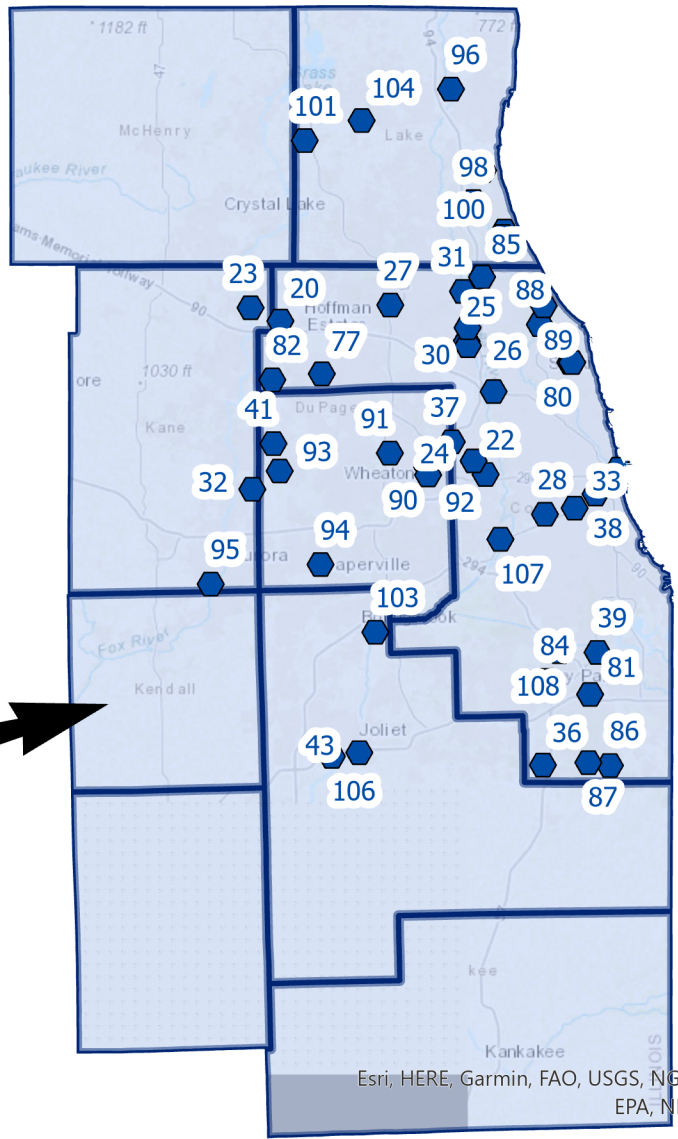

Transfer Stations

Landscape Waste

Transfer Stations - Landscape Waste

OID	BOL_ID	Name	Address	City	County	Region
20	0314490002	American Wood Recycling Transfer Station	1601 Beverly Road & Prairie Stone	Hoffman Estates	Cook	2
22	0311830002	American Disposal & Recycling	2100 W. Madison Street	Maywood	Cook	2
23	0894250020	Midwest Materials Trasfer	32W007 IL-72	East Dundee	Kane	2
24	0311860039	Waste Management Melrose Park TS	3800 W. Lake Avenue - A	Melrose Park	Cook	2
25	0310635229	Des Plaines Material	1269 E Golf RD	Des Plaines	Cook	2
26	0310630073	Des Plaines Transfer Station	1111 Joseph J. Schwab Rd.	Des Plaines	Cook	2
27	0312730009	GFL Rolling Meadows TS	3851 Berdnick St.	Rolling Meadows	Cook	2
28	0313000001	Waste Management Chicago Metro Transfer Station - Laramie	3815 S. Laramie Ave	Cicero	Cook	2
29	2010400008	Roscoe Transfer Station	13125 N. Second St	Roscoe	Winnebago	1
30	0310630059	SWANCC Glenview TS	3 Providence Drive	Glenview	Cook	2
31	0313240004	Waste Mgt.-Northwest/Wheeling Transfer Station	260 Sumac Road	Wheeling	Cook	2
32	0894138157	Advanced Disposal/ Batavia TS	766 Hunter Dr	Batavia	Kane	2
33	0316605037	Lakeshore Recycling Systems Inc.	3152 S. California Ave.	Chicago	Cook	2
35	1671200127	Waste Management/Springfield Transfer Station	3000 E. Ash St.	Springfield	Sangamon	5
36	0311805071	Waste Management Prairie Lakes Recycling and Transfer	21860 S. Central Ave	Matteson	Cook	2
37	0314715200	Republic Services Northlake Transfer Station	605 Northwest Ave.	Northlake	Cook	2
38	0316310014	Republic Services Loop Transfer Station	2351 S. Laflin St.	Chicago	Cook	2
39	0312580014	Tri-State Disposal Transfer Station	13903 S. Ashland Ave	Riverdale	Cook	2
40	0316550016	River Bend Prairie Recycling & Transfer Facility	1258 E. 138th St.	Chicago	Cook	2
41	0430905819	Groot Industries DuKane Transfer Facility	1995 Powis Road	West Chicago	DuPage	2
42	0150100001	MDI Environmental Systems Transfer Station #1	30687 Rte. 52	Lanark	Carroll	1
43	1978093002	Republic Waste Joliet Transfer Station	808 S. Joliet St.	Joliet	Will	2
72	1150150066	Macon County Composting Facility (LSW Transfer Station)	4225 N. Bearsdale Road	Decatur	Macon	4
73	1030205110	Lee Co. Landfill LSW Transfer Facility	1214 S. Bataan Road	Dixon	Lee	1
74	0010655258	Evans Recycling Inc.	711 W. Radio Rd.	Quincy	Adams	5
75	1671205529	Evans Recycling 3	2100 J David Jones Pkwy-B	Springfield	Sangamon	5
76	1190405136	Granite City Landscape Transfer	800 25th St	Granite City	Madison	6
77	0313065042	Best Lawns Transfer Station	1435 Yorkshire Drive	Streamwood	Cook	2
78	0310815283	Evanston Organics	2533 Oakton Street	Evanston	Cook	2