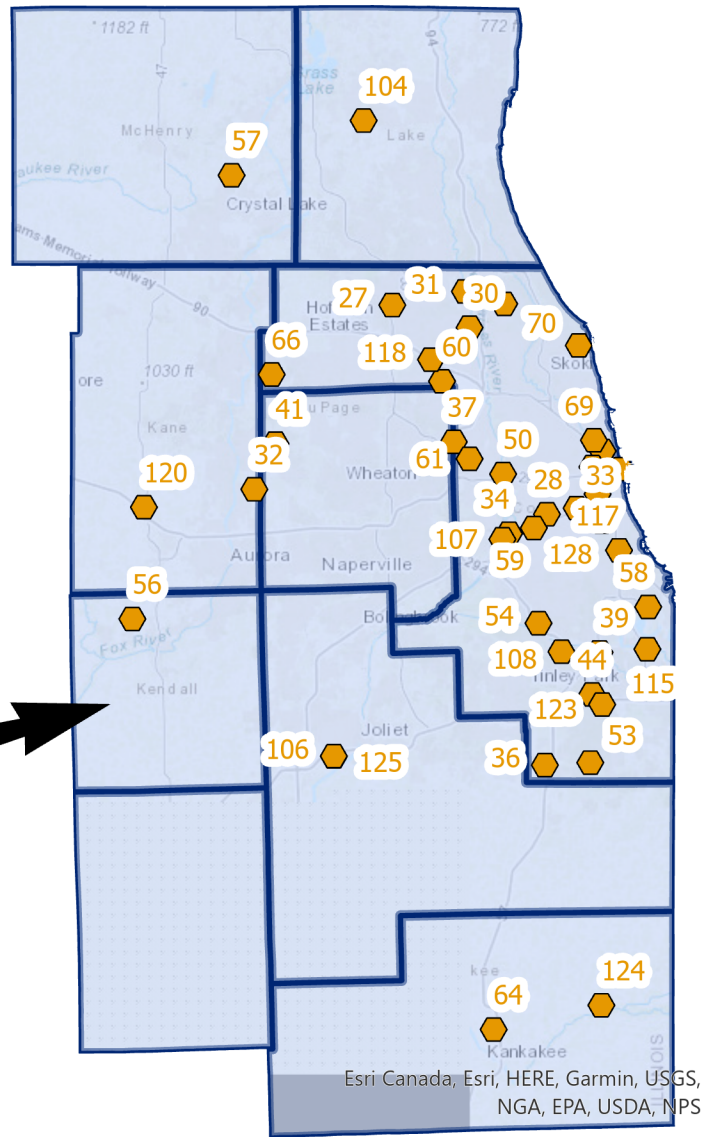

Transfer Stations

Municipal Solid Waste

Esri Canada, Esri, HERE, Garmin, USGS, NGA, EPA, USDA, NPS