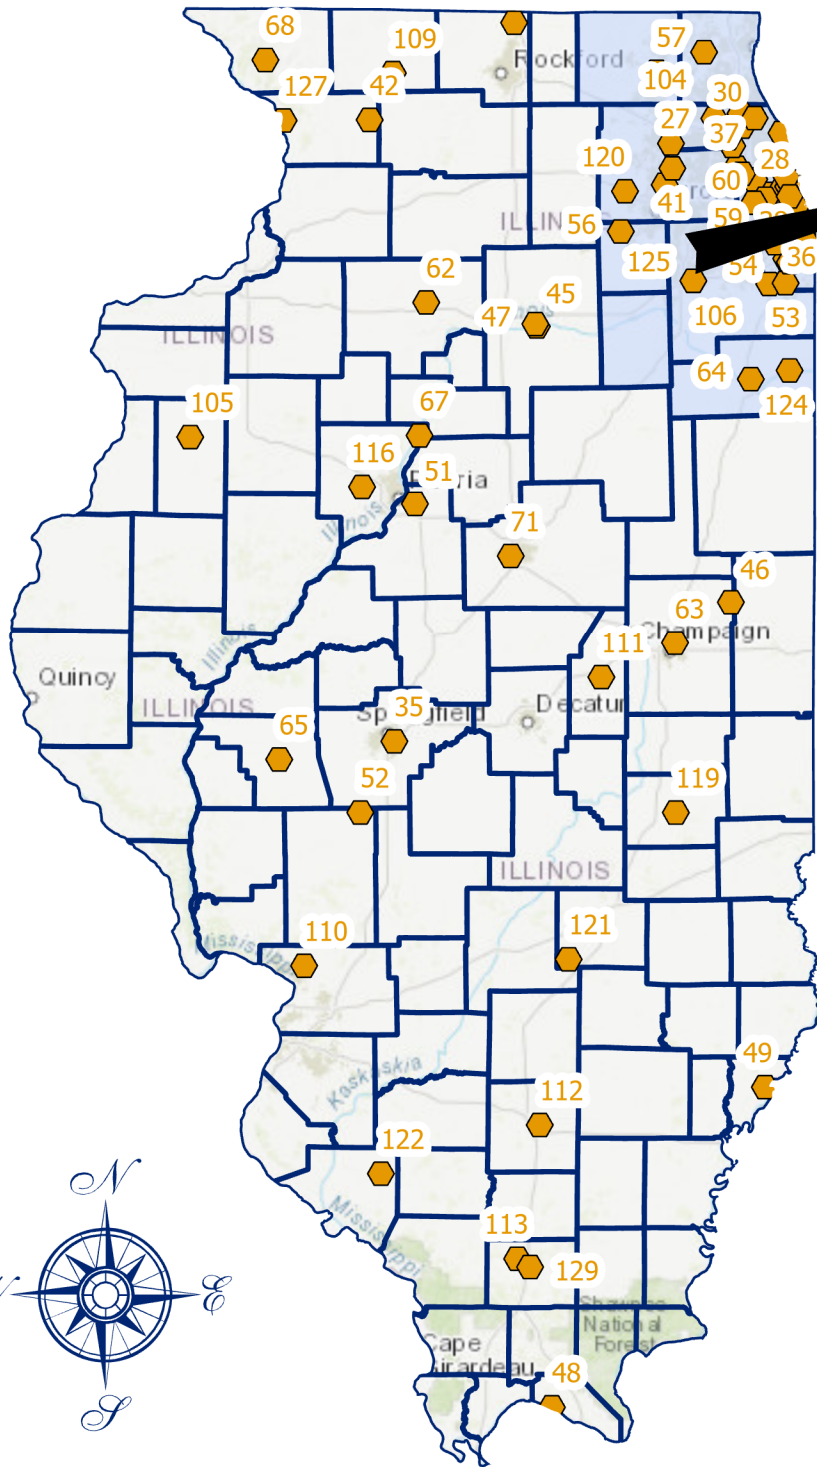

Transfer Stations

Municipal Solid Waste

Esri Canada, Esri, HERE, Garmin, USGS, NGA, EPA, USDA, NPS