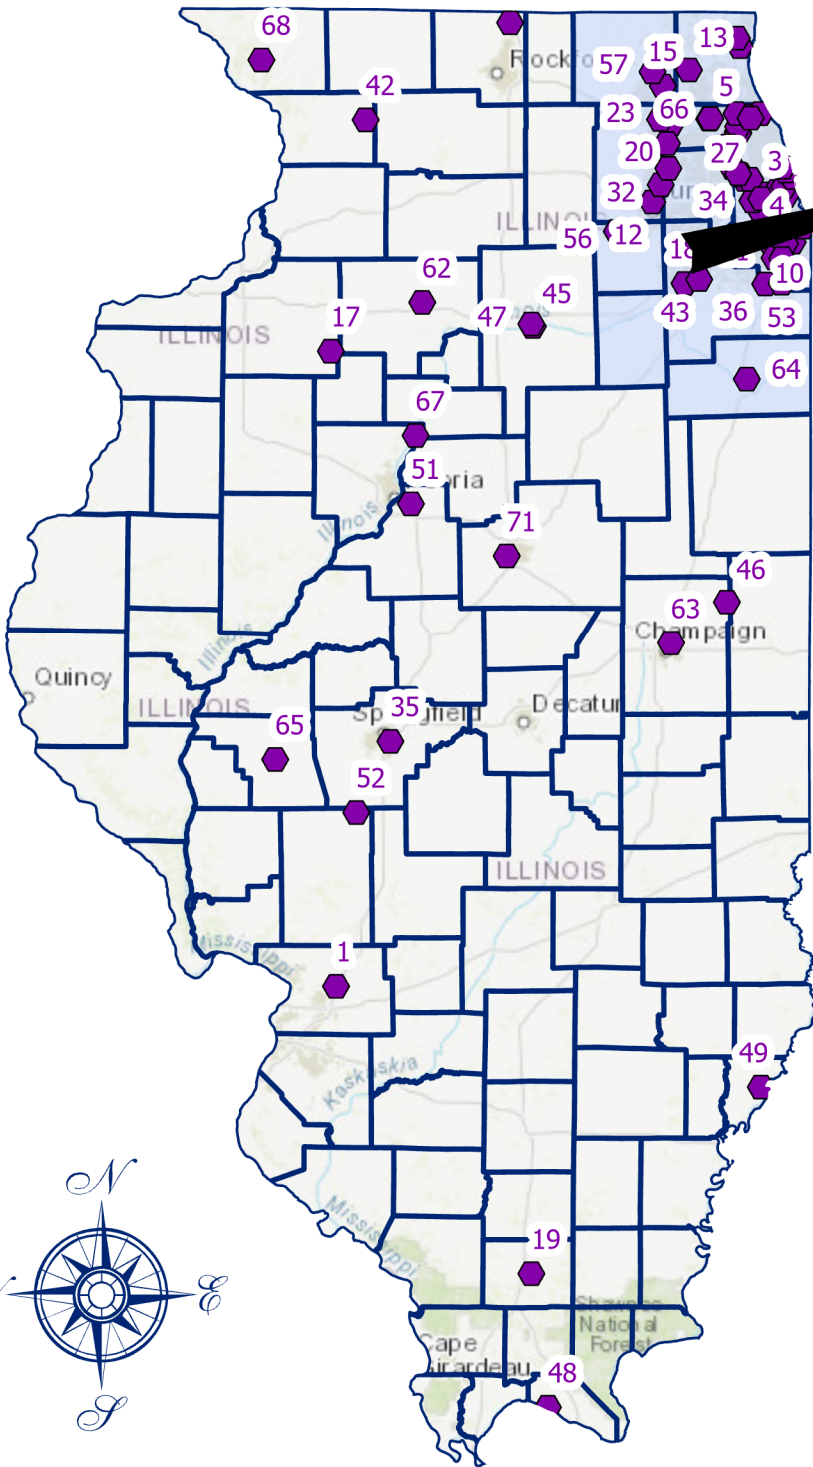

Transfer Stations

Construction & Demolition Debris

Transfer Stations - Construction Demolition

OID	BOL_ID	Name	Address	City	County	Region
1	1190255081	Keller Excavating Transfer Station	6507 Center Grove Road	Edwardsville	Madison	6
2	0312075306	C&D Recycling Inc.	2300 Carlson Drive	Northbrook	Cook	2
3	0310515507	City Wide Disposal	5001 W. 40th Street	Cicero	Cook	2
4	0310605495	Crestwood Yard 28 (IL Mining Corp)	4700 W. Cal Sag Road	Crestwood	Cook	2
5	0312345331	Economy Disposal Service, MBL Recycling Inc	630 S. Hicks Road	Palatine	Cook	2
6	0310995024	Glencoe Water Tower Site & Material Storage	1900 Frontage Rd	Glencoe	Cook	2
7	0316270011	Ravenswood Disposal Service Transfer Station	6660 S Nashville Ave	Bedford Park	Cook	2
8	0316595045	Republic Services Shred-All Recycling System	1230 W. 42nd St	Chicago	Cook	2
9	0312585104	Riverview Materials Inc, Riverdale Recycling F	13050 S. State Street	Riverdale	Cook	2
10	0310245126	Windy City Waste & Recycling	12807 S. Homan Avenue	Blue Island	Cook	2
11	0311775003	Wright Concrete Recycling Inc	16501 S. Crawford Avenue	Markham	Cook	2
12	0894076217	Heartland Recycling Aurora - CCDD	213 Mettel Rd	Aurora	Kane, DuPage	2
13	0971855077	Berger Excavating Contractors, Inc.	1206 N Garland Road	Wauconda	Lake	2
14	0971905548	TKG Environmental Services Group, LLC	345 Lakewood Ave	Waukegan	Lake	2
15	1110105122	Lowe Enterprises Inc	3402 NW Hwy	Cary	McHenry	2
16	0978155001	ECS Roofing Professionals Inc.	3920 W. Hawthorn Ct.	Waukegan	Lake	2
17	0730650023	Kewanee Solid Waste Transfer Station	210 Fisher Avenue	Kewanee	Henry	3
18	1970450096	Waste Management/Joliet Transfer Station	2850 Mound Road	Joliet	Will	2
19	1990555107	Ashalex Recycling C & D Transfer Station	Abandoned county road near Skylir	Marion	Williamson	7
20	0314490002	American Wood Recycling Transfer Station	1601 Beverly Road & Prairie Stone	Hoffman Estates	Cook	2
22	0311830002	American Disposal & Recycling	2100 W. Madison Street	Maywood	Cook	2
23	0894250020	Midwest Materials Trasfer	32W007 IL-72	East Dundee	Kane	2
24	0311860039	Waste Management Melrose Park TS	3800 W. Lake Avenue - A	Melrose Park	Cook	2
25	0310635229	Des Plaines Material	1269 E Golf RD	Des Plaines	Cook	2
26	0310630073	Des Plaines Transfer Station	1111 Joseph J. Schwab Rd.	Des Plaines	Cook	2
27	0312730009	GFL Rolling Meadows TS	3851 Berdnick St.	Rolling Meadows	Cook	2
28	0313000001	Waste Management Chicago Metro Transfer S	3815 S. Laramie Ave	Cicero	Cook	2
29	2010400008	Roscoe Transfer Station	13125 N. Second St	Roscoe	Winnebago	1
30	0310630059	SWANCC Glenview TS	3 Providence Drive	Glenview	Cook	2
31	0313240004	Waste Mgt.-Northwest/Wheeling Transfer Sta	260 Sumac Road	Wheeling	Cook	2
32	0894138157	Advanced Disposal/ Batavia TS	766 Hunter Dr	Batavia	Kane	2
33	0316605037	Lakeshore Recycling Systems Inc.	3152 S. California Ave.	Chicago	Cook	2
34	0311745027	Republic Services McCook Transer Station	5100 S. Lawndale Ave.	McCook	Cook	2
35	1671200127	Waste Management/Springfield Transfer Stati	3000 E. Ash St.	Springfield	Sangamon	5
36	0311805071	Waste Management Prairie Lakes Recycling a	21860 S. Central Ave	Matteson	Cook	2
37	0314715200	Republic Services Northlake Transfer Station	605 Northwest Ave.	Northlake	Cook	2
38	0316310014	Republic Services Loop Transfer Station	2351 S. Laflin St.	Chicago	Cook	2
39	0312580014	Tri-State Disposal Transfer Station	13903 S. Ashland Ave	Riverdale	Cook	2