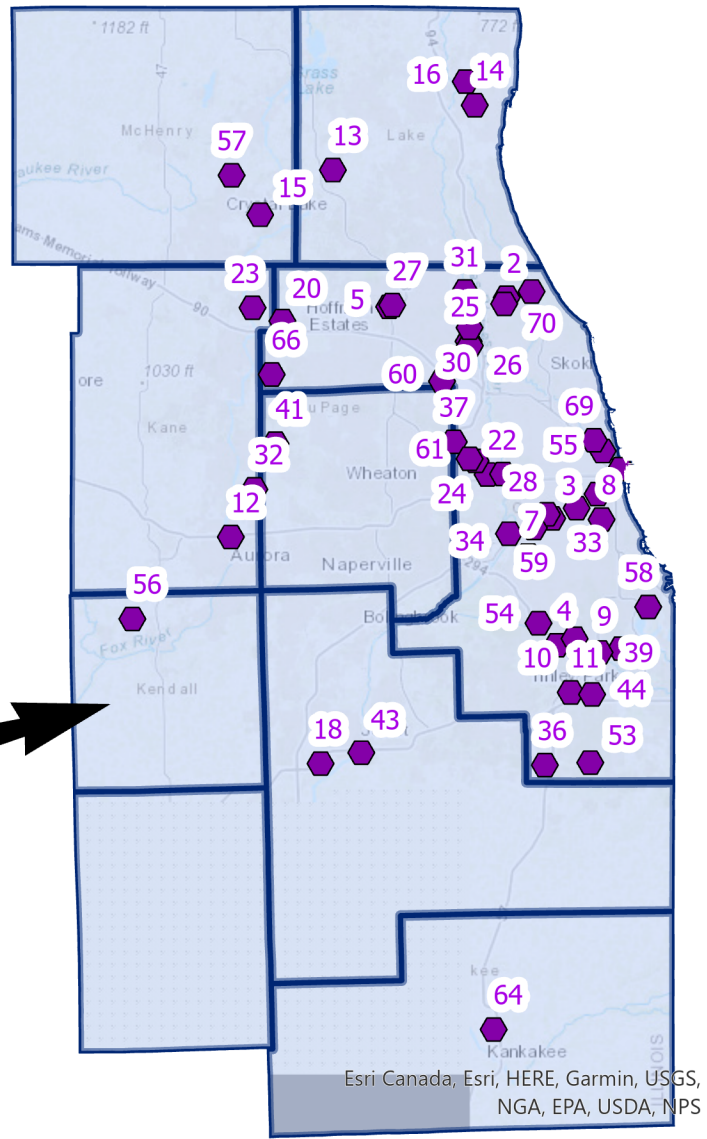

Transfer Stations

Construction & Demolition Debris

Transfer Stations - Construction Demolition

OID	BOL_ID	Name	Address	City	County	Region
1	1190255081	Keller Excavating Transfer Station	6507 Center Grove Road	Edwardsville	Madison	6
2	0312075306	C&D Recycling Inc.	2300 Carlson Drive	Northbrook	Cook	2
3	0310515507	City Wide Disposal	5001 W. 40th Street	Cicero	Cook	2
4	0310605495	Crestwood Yard 28 (IL Mining Corp)	4700 W. Cal Sag Road	Crestwood	Cook	2
5	0312345331	Economy Disposal Service, MBL Recycling Inc	630 S. Hicks Road	Palatine	Cook	2
6	0310995024	Glencoe Water Tower Site & Material Storage	1900 Frontage Rd	Glencoe	Cook	2
7	0316270011	Ravenswood Disposal Service Transfer Station	6660 S Nashville Ave	Bedford Park	Cook	2
8	0316595045	Republic Services Shred-All Recycling System	1230 W. 42nd St	Chicago	Cook	2
9	0312585104	Riverview Materials Inc, Riverdale Recycling F	13050 S. State Street	Riverdale	Cook	2
10	0310245126	Windy City Waste & Recycling	12807 S. Homan Avenue	Blue Island	Cook	2
11	0311775003	Wright Concrete Recycling Inc	16501 S. Crawford Avenue	Markham	Cook	2
12	0894076217	Heartland Recycling Aurora - CCDD	213 Mettel Rd	Aurora	Kane, DuPage	2
13	0971855077	Berger Excavating Contractors, Inc.	1206 N Garland Road	Wauconda	Lake	2
14	0971905548	TKG Environmental Services Group, LLC	345 Lakewood Ave	Waukegan	Lake	2
15	1110105122	Lowe Enterprises Inc	3402 NW Hwy	Cary	McHenry	2
16	0978155001	ECS Roofing Professionals Inc.	3920 W. Hawthorn Ct.	Waukegan	Lake	2
17	0730650023	Kewanee Solid Waste Transfer Station	210 Fisher Avenue	Kewanee	Henry	3
18	1970450096	Waste Management/Joliet Transfer Station	2850 Mound Road	Joliet	Will	2
19	1990555107	Ashalex Recycling C & D Transfer Station	Abandoned county road near Skylir	Marion	Williamson	7
20	0314490002	American Wood Recycling Transfer Station	1601 Beverly Road & Prairie Stone	Hoffman Estates	Cook	2
22	0311830002	American Disposal & Recycling	2100 W. Madison Street	Maywood	Cook	2
23	0894250020	Midwest Materials Trasfer	32W007 IL-72	East Dundee	Kane	2
24	0311860039	Waste Management Melrose Park TS	3800 W. Lake Avenue - A	Melrose Park	Cook	2
25	0310635229	Des Plaines Material	1269 E Golf RD	Des Plaines	Cook	2
26	0310630073	Des Plaines Transfer Station	1111 Joseph J. Schwab Rd.	Des Plaines	Cook	2
27	0312730009	GFL Rolling Meadows TS	3851 Berdnick St.	Rolling Meadows	Cook	2
28	0313000001	Waste Management Chicago Metro Transfer S	3815 S. Laramie Ave	Cicero	Cook	2
29	2010400008	Roscoe Transfer Station	13125 N. Second St	Roscoe	Winnebago	1
30	0310630059	SWANCC Glenview TS	3 Providence Drive	Glenview	Cook	2
31	0313240004	Waste Mgt.-Northwest/Wheeling Transfer Sta	260 Sumac Road	Wheeling	Cook	2
32	0894138157	Advanced Disposal/ Batavia TS	766 Hunter Dr	Batavia	Kane	2
33	0316605037	Lakeshore Recycling Systems Inc.	3152 S. California Ave.	Chicago	Cook	2
34	0311745027	Republic Services McCook Transer Station	5100 S. Lawndale Ave.	McCook	Cook	2
35	1671200127	Waste Management/Springfield Transfer Stati	3000 E. Ash St.	Springfield	Sangamon	5
36	0311805071	Waste Management Prairie Lakes Recycling a	21860 S. Central Ave	Matteson	Cook	2
37	0314715200	Republic Services Northlake Transfer Station	605 Northwest Ave.	Northlake	Cook	2
38	0316310014	Republic Services Loop Transfer Station	2351 S. Laflin St.	Chicago	Cook	2
39	0312580014	Tri-State Disposal Transfer Station	13903 S. Ashland Ave	Riverdale	Cook	2