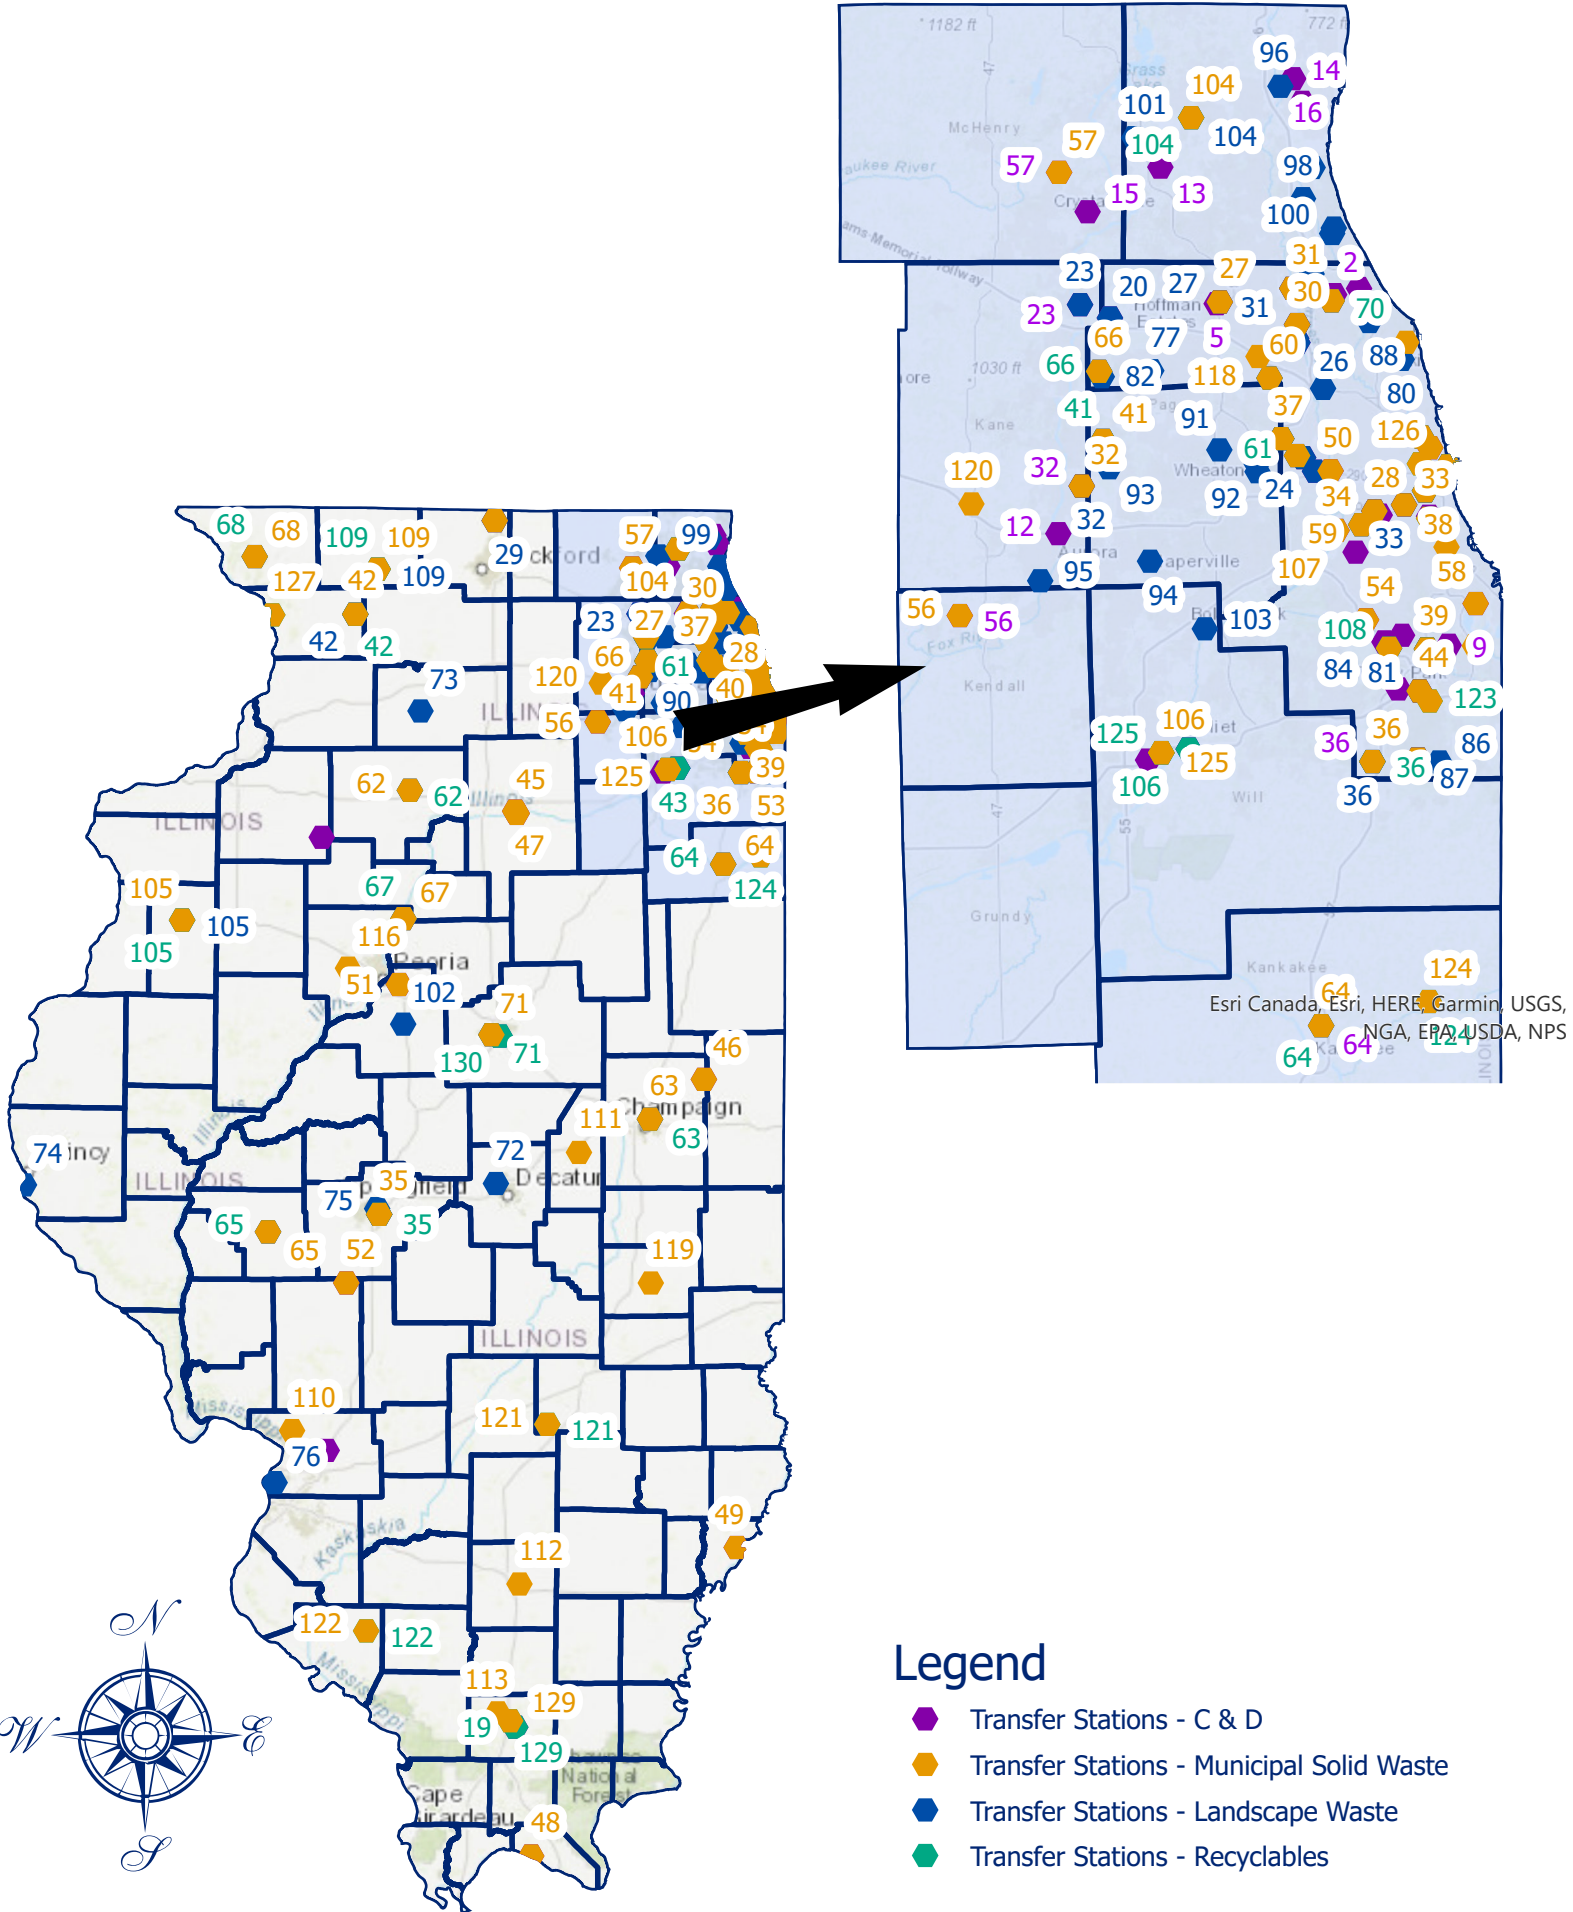

Transfer Stations