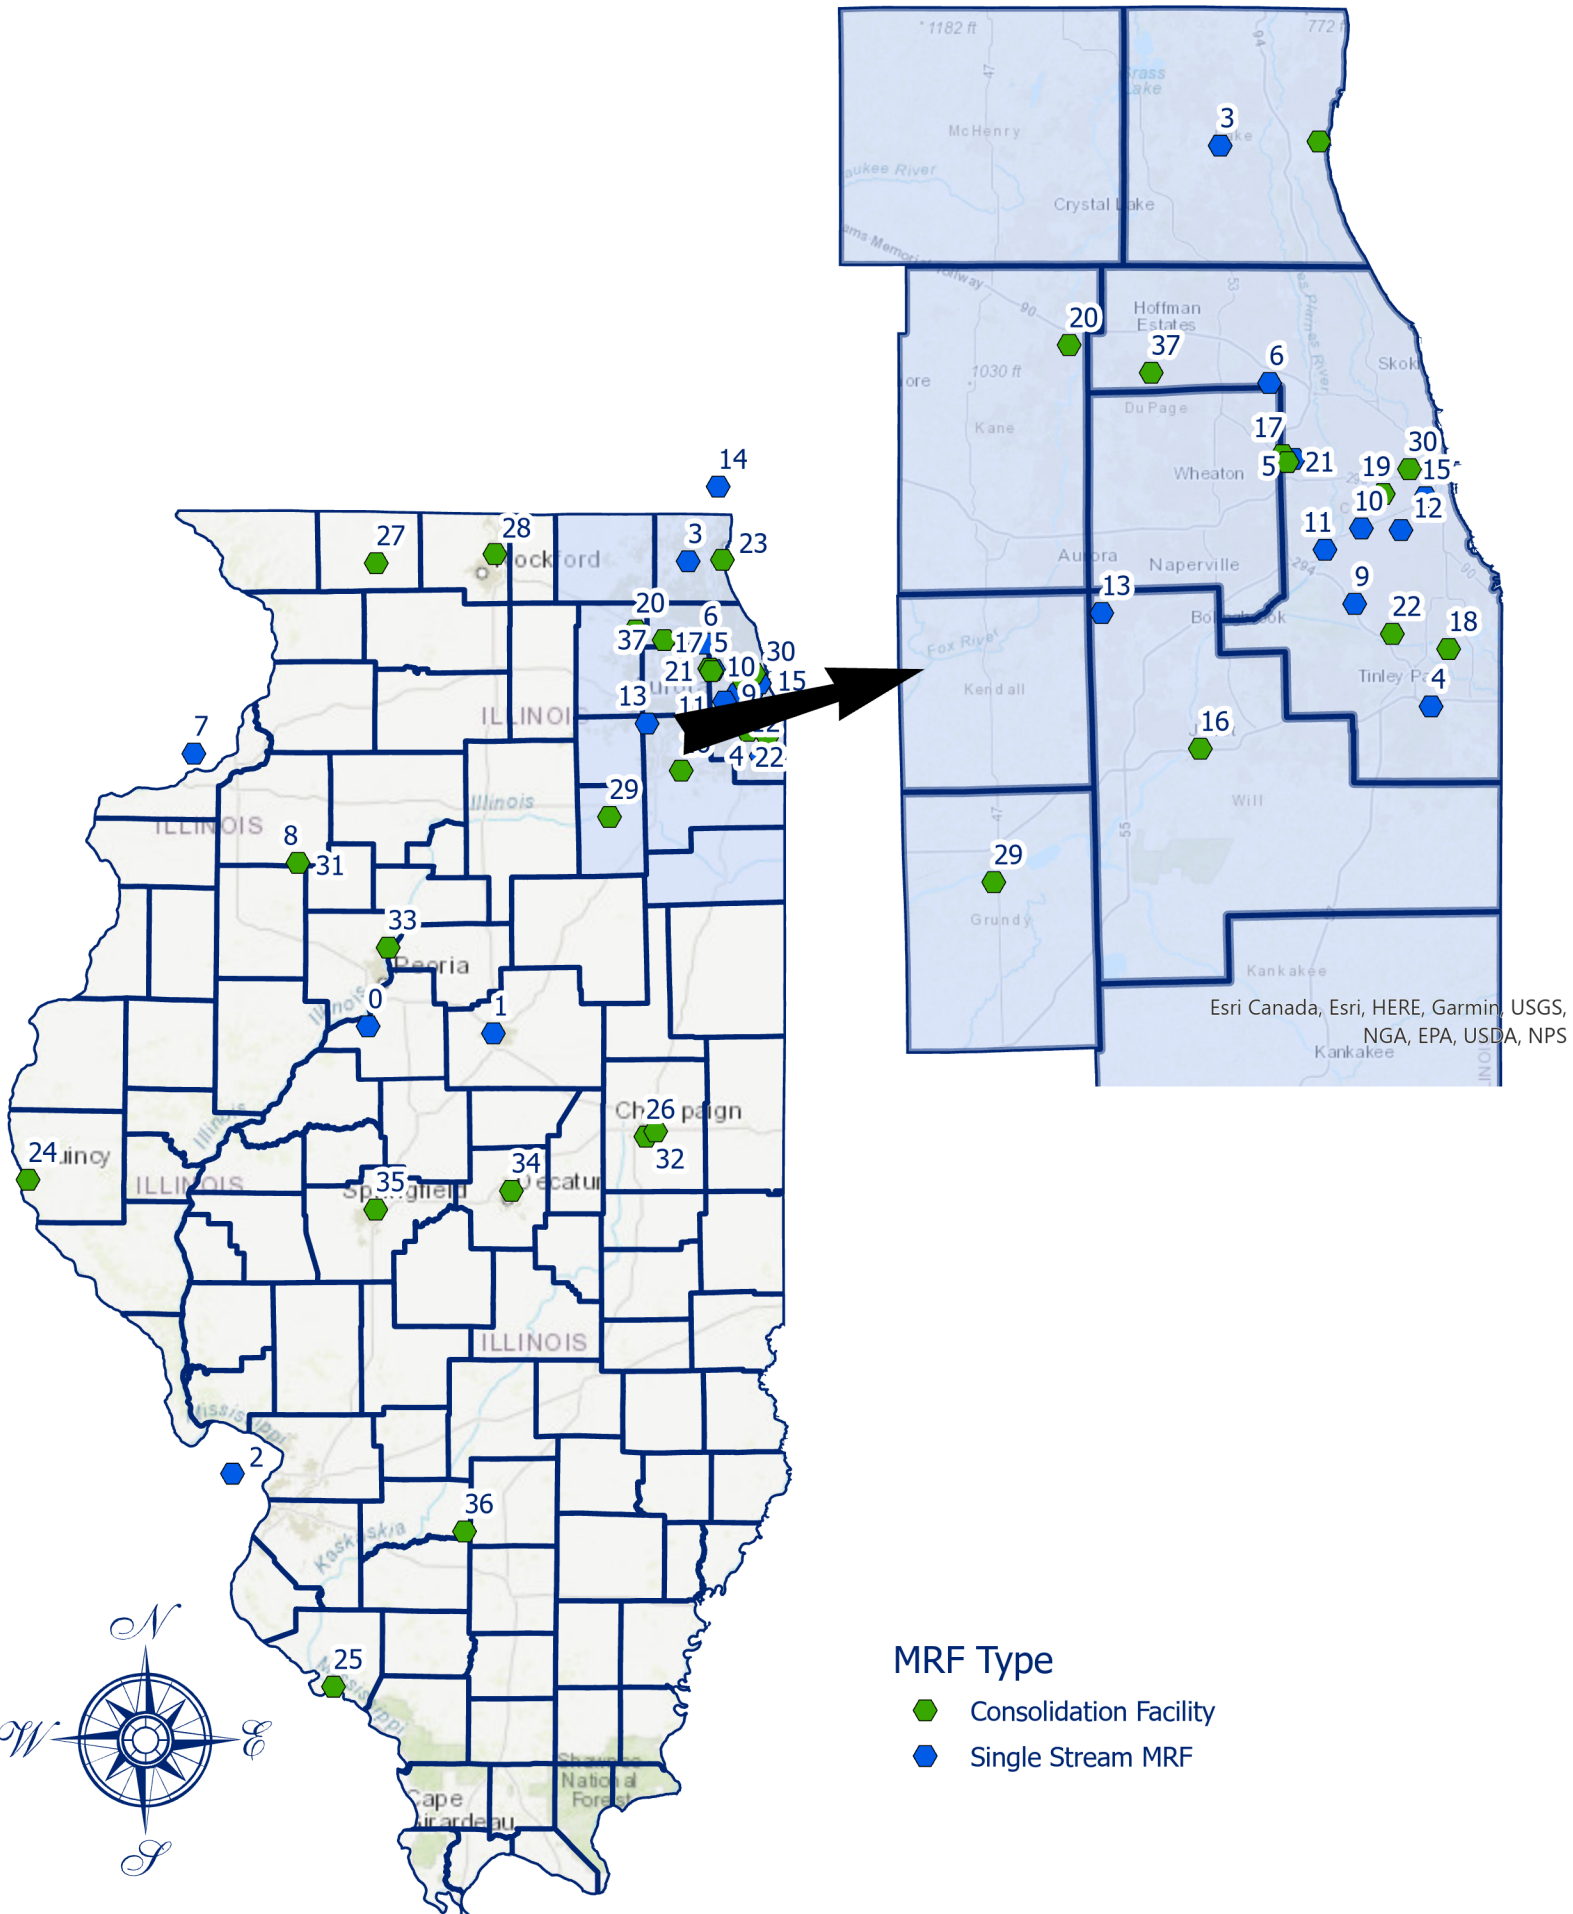

## Material Recovery Facilities

FID	Company	Address	Type
0	Area Recycling, Inc.	14379 IL Route 29 South, Pekin, IL 61554	Single Stream MRF
1	Midwest Fiber Recycling	422 S White Oak Rd. Normal, IL 61761	Single Stream MRF
2	Republic Services	6025 Byassee Drive, Hazelwood, MO 63042	Single Stream MRF
3	Waste Management	30869 North Illinois Route 83 Grayslake, IL. 60030	Single Stream MRF
4	Diversified Recycling	1501 W 175th Street Homewood, IL 60430	Single Stream MRF
5	Republic Services	5050 West Lake St., Melrose Park, IL 60160	Single Stream MRF
6	Groot Industries	1759 Elmhurst Rd. Elk Grove Village, IL 60007	Single Stream MRF
7	Waste Commission of Scott County	5640 Carey Ave Davenport, IA 52807	Single Stream MRF
8	Eagle Enterprises Recycling, Inc.	510 SE Industrial Ave., Galva, IL 61434	Single Stream MRF
9	Resource Management	9999 Andersen Ave, Chicago Ridge, IL	Single Stream MRF
10	Lakeshore Recycling Systems	6201 W. Canal Bank Rd., Forest View, IL 60402	Single Stream MRF
11	Waste Management of Illinois, Inc.	6120 River Road Hodgkins, IL 60525	Single Stream MRF
12	RSI (Waste Management of Illinois, Inc.)	3301 W 48th Place Chicago, IL 60632	Single Stream MRF
13	Groot Industries	10244 CLOW CREEK RD, Plainfeild IL, 60585	Single Stream MRF
14	GFL Environmental MRF	5421 46th St. Kenosha, Wi 53144	Single Stream MRF
15	Independent Recycling Services	2401 S Laflin St. Chicago, IL 60608	Single Stream MRF
38	Lakeshore Recycling Systems	3152 S. California Ave.. Chicago IL 60608	Single Stream MRF
16	Loop Paper Recycling	509 Rowell Ave, Joliet, IL 60433	Consolidation Facility
17	Loop Paper Recycling	301 W Lake St., Northlake, IL 60164	Consolidation Facility
18	Loop Paper Recycling	13050 S. State Street, Riverdale, IL 60827	Consolidation Facility
19	Greenway Recycling Services	2100 S. Kilbourn Ave, Chicago, IL 60623	Consolidation Facility
20	Elgin Recycling	660 Schiller St. Elgin, IL 60123	Consolidation Facility
21	The Paper Tigers	5600 Proviso Drive in Berkeley, Illinois 60163	Consolidation Facility
22	Quincy Recycling	12313 S. Lombard Ln. Alsip, IL 60803	Consolidation Facility
23	C&M Recycling	1600 Morrow Ave. North Chicago, IL 60064	Consolidation Facility
24	Quincy Recycling	526 S. 6th St. Quincy, IL 62301	Consolidation Facility
25	Menard Correctional Facility	711 E Kaskaskia St, Menard, IL 62259	Consolidation Facility
26	Univeristy of Illinois	10 St. Mary's Road in Champaign IL 61820	Consolidation Facility
27	Freeport Recycling	657 N Van Buren Road Freeport, IL 61032	Consolidation Facility
28	Paper Recovery Service Corp	7972 Crest Hills Dr, Loves Park, IL 61111	Consolidation Facility
29	Cardinal Recycling	2600 Beyer Rd, Morris, IL 60450	Consolidation Facility
30	Huron Paper Stock	2545 W Fulton St, Chicago, IL 60612	Consolidation Facility
31	Eagle Enterprises Recycling, Inc.	510 SE Industrial Ave, Galva, IL 61434	Consolidation Facility
32	Midwest Fiber Recycling	1201 E University Ave, Urbana, IL 61802	Consolidation Facility
33	Midwest Fiber Recycling	11709 N. Galena Road, Chillicothe, IL 61523	Consolidation Facility
34	Midwest Fiber Recycling	1781 Hubbard Ave, Decatur, IL 62526	Consolidation Facility