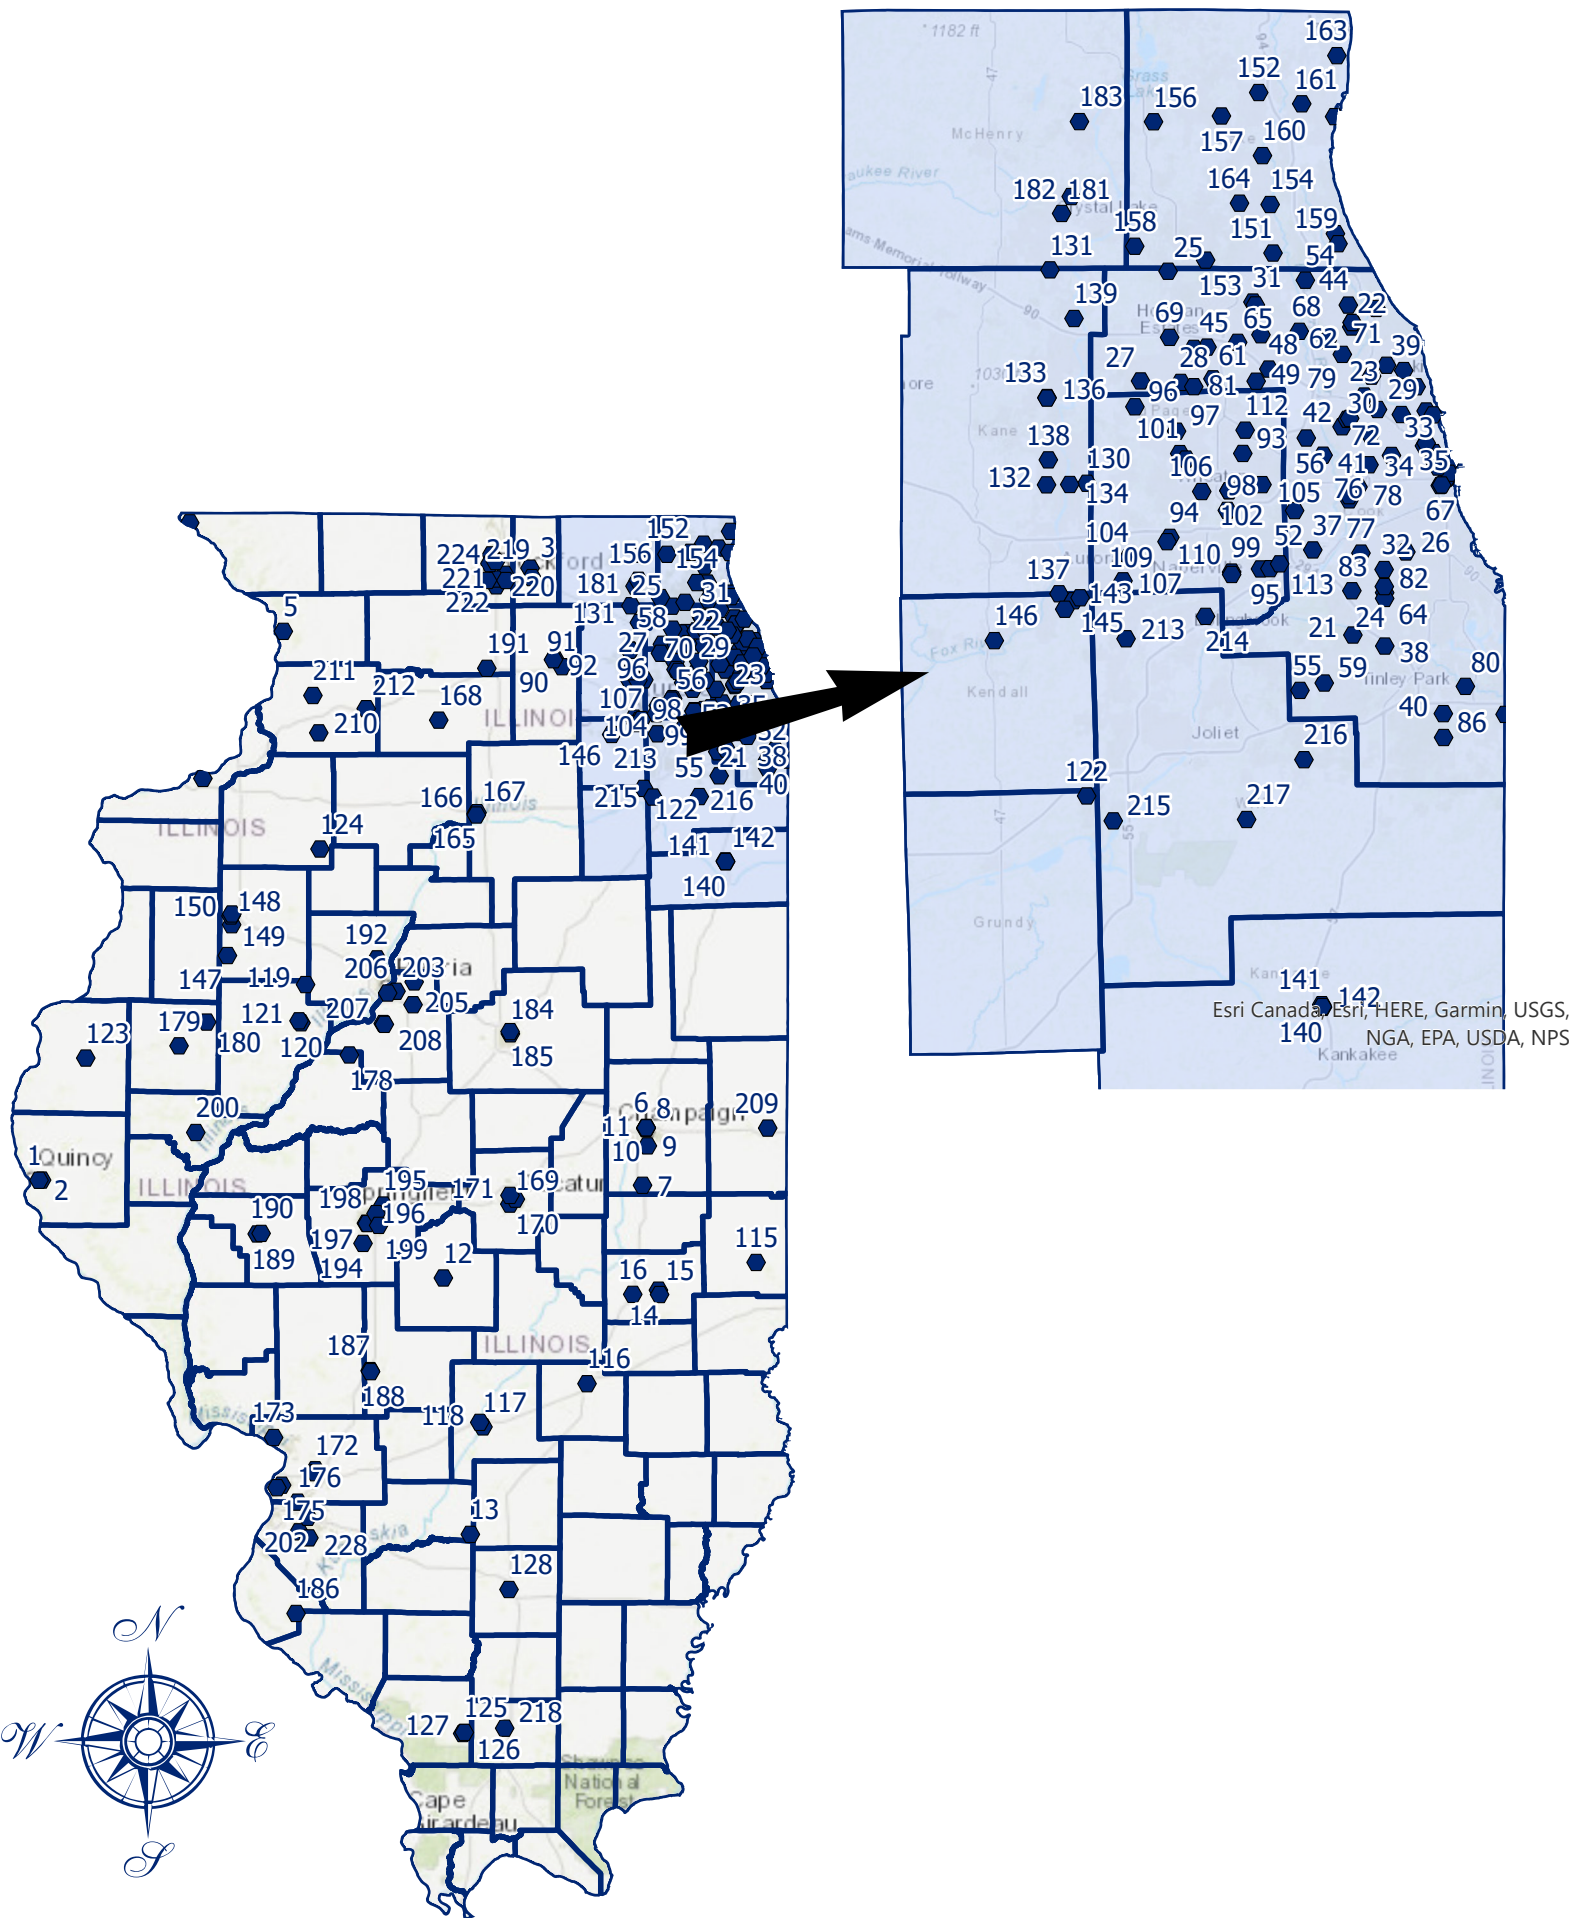

E-Waste Facilities

E-Waste Facilities

OID	Name	Address	CountyText	City	Items	Comments	PeriodicityTypeValue	Monday	Tuesday	Wednesday	Thursday	Friday	Saturday	Sunday
1	Goodwill	3904 Broadway St	Adams	Quincy	Electronics	Does not accept televisions.		9:00AM - 9:00PM	9:00AM - 9:00PM	9:00AM - 9:00PM	9:00AM - 9:00PM	9:00AM - 9:00PM	9:00AM - 9:00PM	12:00PM - 7:00PM
2	Staples	3100 Broadway	Adams	Quincy	Electronics	Does not accept televisions.	https://stores.staples.com/il/quincy/3100-broadway?cmpid=st_ll_goo&cid=LS:RETAIL:G							
3	Boone County Highway Department	9759 IL Rt. 76	Boone	Belvidere	Aluminum, Electronics, Metals				9:00am - 2:00pm		9:00am - 2:00pm			9:00am - 2:00pm
4	The Salvation Army	112 S State St	Boone	Belvidere	Electronics	Does not accept CRT televisions.		9:00AM - 9:00PM	9:00AM - 9:00PM	9:00AM - 9:00PM	9:00AM - 9:00PM	9:00AM - 9:00PM	9:00AM - 9:00PM	9:00AM - 9:00PM
5	T&T Iron & Metals	8182 Martens Dr	Carroll	Savanna	Aluminum, Electronics, Metals, White Goods			8:00AM - 3:30PM	8:00AM - 3:30PM	8:00AM - 3:30PM	8:00AM - 3:30PM	8:00AM - 3:30PM	8:00AM - 12:00PM	
6	Best Buy	2117 N Prospect Ave	Champaign	Champaign	Electronics, Household Batteries	Click on website to see all devices that are accepted at Best Buy.	https://stores.bestbuy.com/il/champaign/2117-n-prospect-ave-46.html							
7	DC Recycling Systems	8 S Hartness Place	Champaign	Cortland	Electronics			8:00AM - 4:30PM	8:00AM - 4:30PM	8:00AM - 4:30PM	8:00AM - 4:30PM	8:00AM - 4:30PM		
8	Land of Lincoln Goodwill	912 W Anthony	Champaign	Champaign	Electronics	Does not accept televisions.		9:00AM - 9:00PM	9:00AM - 9:00PM	9:00AM - 9:00PM	9:00AM - 9:00PM	9:00AM - 9:00PM	9:00AM - 9:00PM	12:00PM - 7:00PM
9	Land of Lincoln Goodwill	1201 Savoy Plaza Lane	Champaign	Savoy	Electronics	Does not accept televisions.		9:00AM - 9:00PM	9:00AM - 9:00PM	9:00AM - 9:00PM	9:00AM - 9:00PM	9:00AM - 9:00PM	9:00AM - 9:00PM	12:00PM - 7:00PM
10	Staples	2005 N. Prospect Ave	Champaign	Champaign	Electronics	Does not accept televisions		8:00 AM - 9:00 PM	8:00 AM - 9:00 PM	8:00 AM - 9:00 PM	8:00 AM - 9:00 PM	8:00 AM - 9:00 PM	8:00 AM - 9:00 PM	10:00 AM - 6:00 PM
11	Staples	2005 N. Prospect Ave	Champaign	Champaign	Electronics	Does not accept televisions.	https://stores.staples.com/il/champaign/2005-n-prospect-ave?cmpid=st_ll_goo&cid=LS:RETAIL:G							
12	USMe/BLH Computers	123 W Main Cross	Christian	Taylorville	Electronics			8:00AM - 6:00PM	8:00AM - 6:00PM	8:00AM - 6:00PM	8:00AM - 6:00PM	8:00AM - 6:00PM	10:00AM - 6:00PM	
13	MERS Missouri Goodwill Industries	1305 West Broadway	Clinton	Centralia	Electronics	computers & peripherals; misc. electronics; NO TVs		9am-8pm	9am-8pm	9am-8pm	9am-8pm	9am-8pm	9am-6pm	
14	Com2 Recycling Solutions	777 Windsor Dr	Coles	Charleston	Electronics			10:00AM - 4:00PM	10:00AM - 4:00PM	10:00AM - 4:00PM	10:00AM - 4:00PM	10:00AM - 4:00PM		
15	Wabash Valley Goodwill	562 West Lincoln Ave	Coles	Charleston	Electronics	Accept computers, monitors, printers, mice and keyboards. Do NOT accept televisions.		9:00AM - 8:00PM	9:00AM - 8:00PM	9:00AM - 8:00PM	9:00AM - 8:00PM	9:00AM - 8:00PM	9:00AM - 8:00PM	12:00PM - 6:00PM