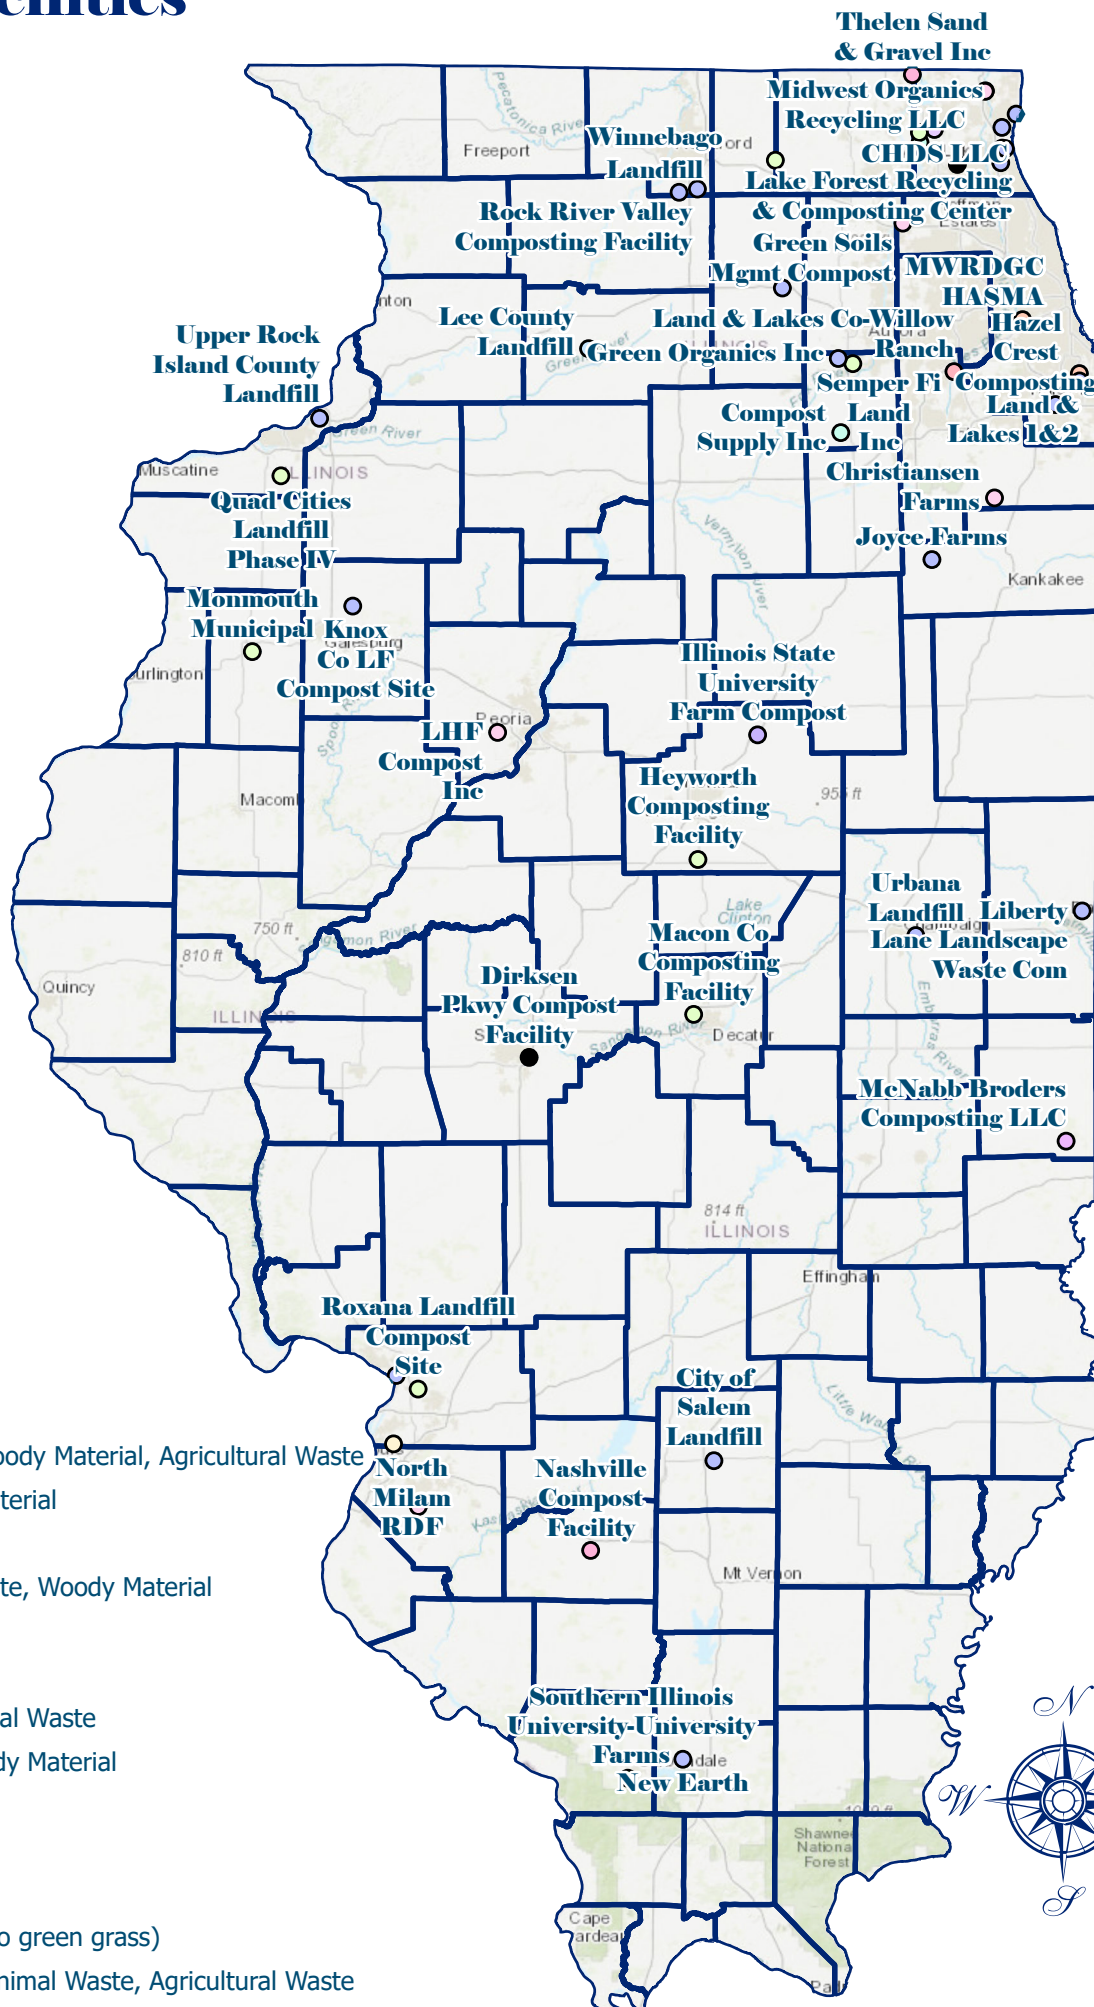

Compost Facilities

What does it accept?

- Food Scraps, Animal Waste
- Food Scraps, Animal Waste, Woody Material, Agricultural Waste
- Municipal bio-solids, Woody Material
- N.D.
- No Outside Material - Yard Waste, Woody Material
- Yard Waste
- Yard Waste, Food Scraps
- Yard Waste, Food Scraps, Animal Waste
- Yard Waste, Food Scraps, Woody Material
- Yard Waste, Food Waste
- Yard Waste, Seasonal Items
- Yard Waste, Woody Material
- Yard Waste, Woody Material (no green grass)
- Yard Waste, Woody Material, Animal Waste, Agricultural Waste