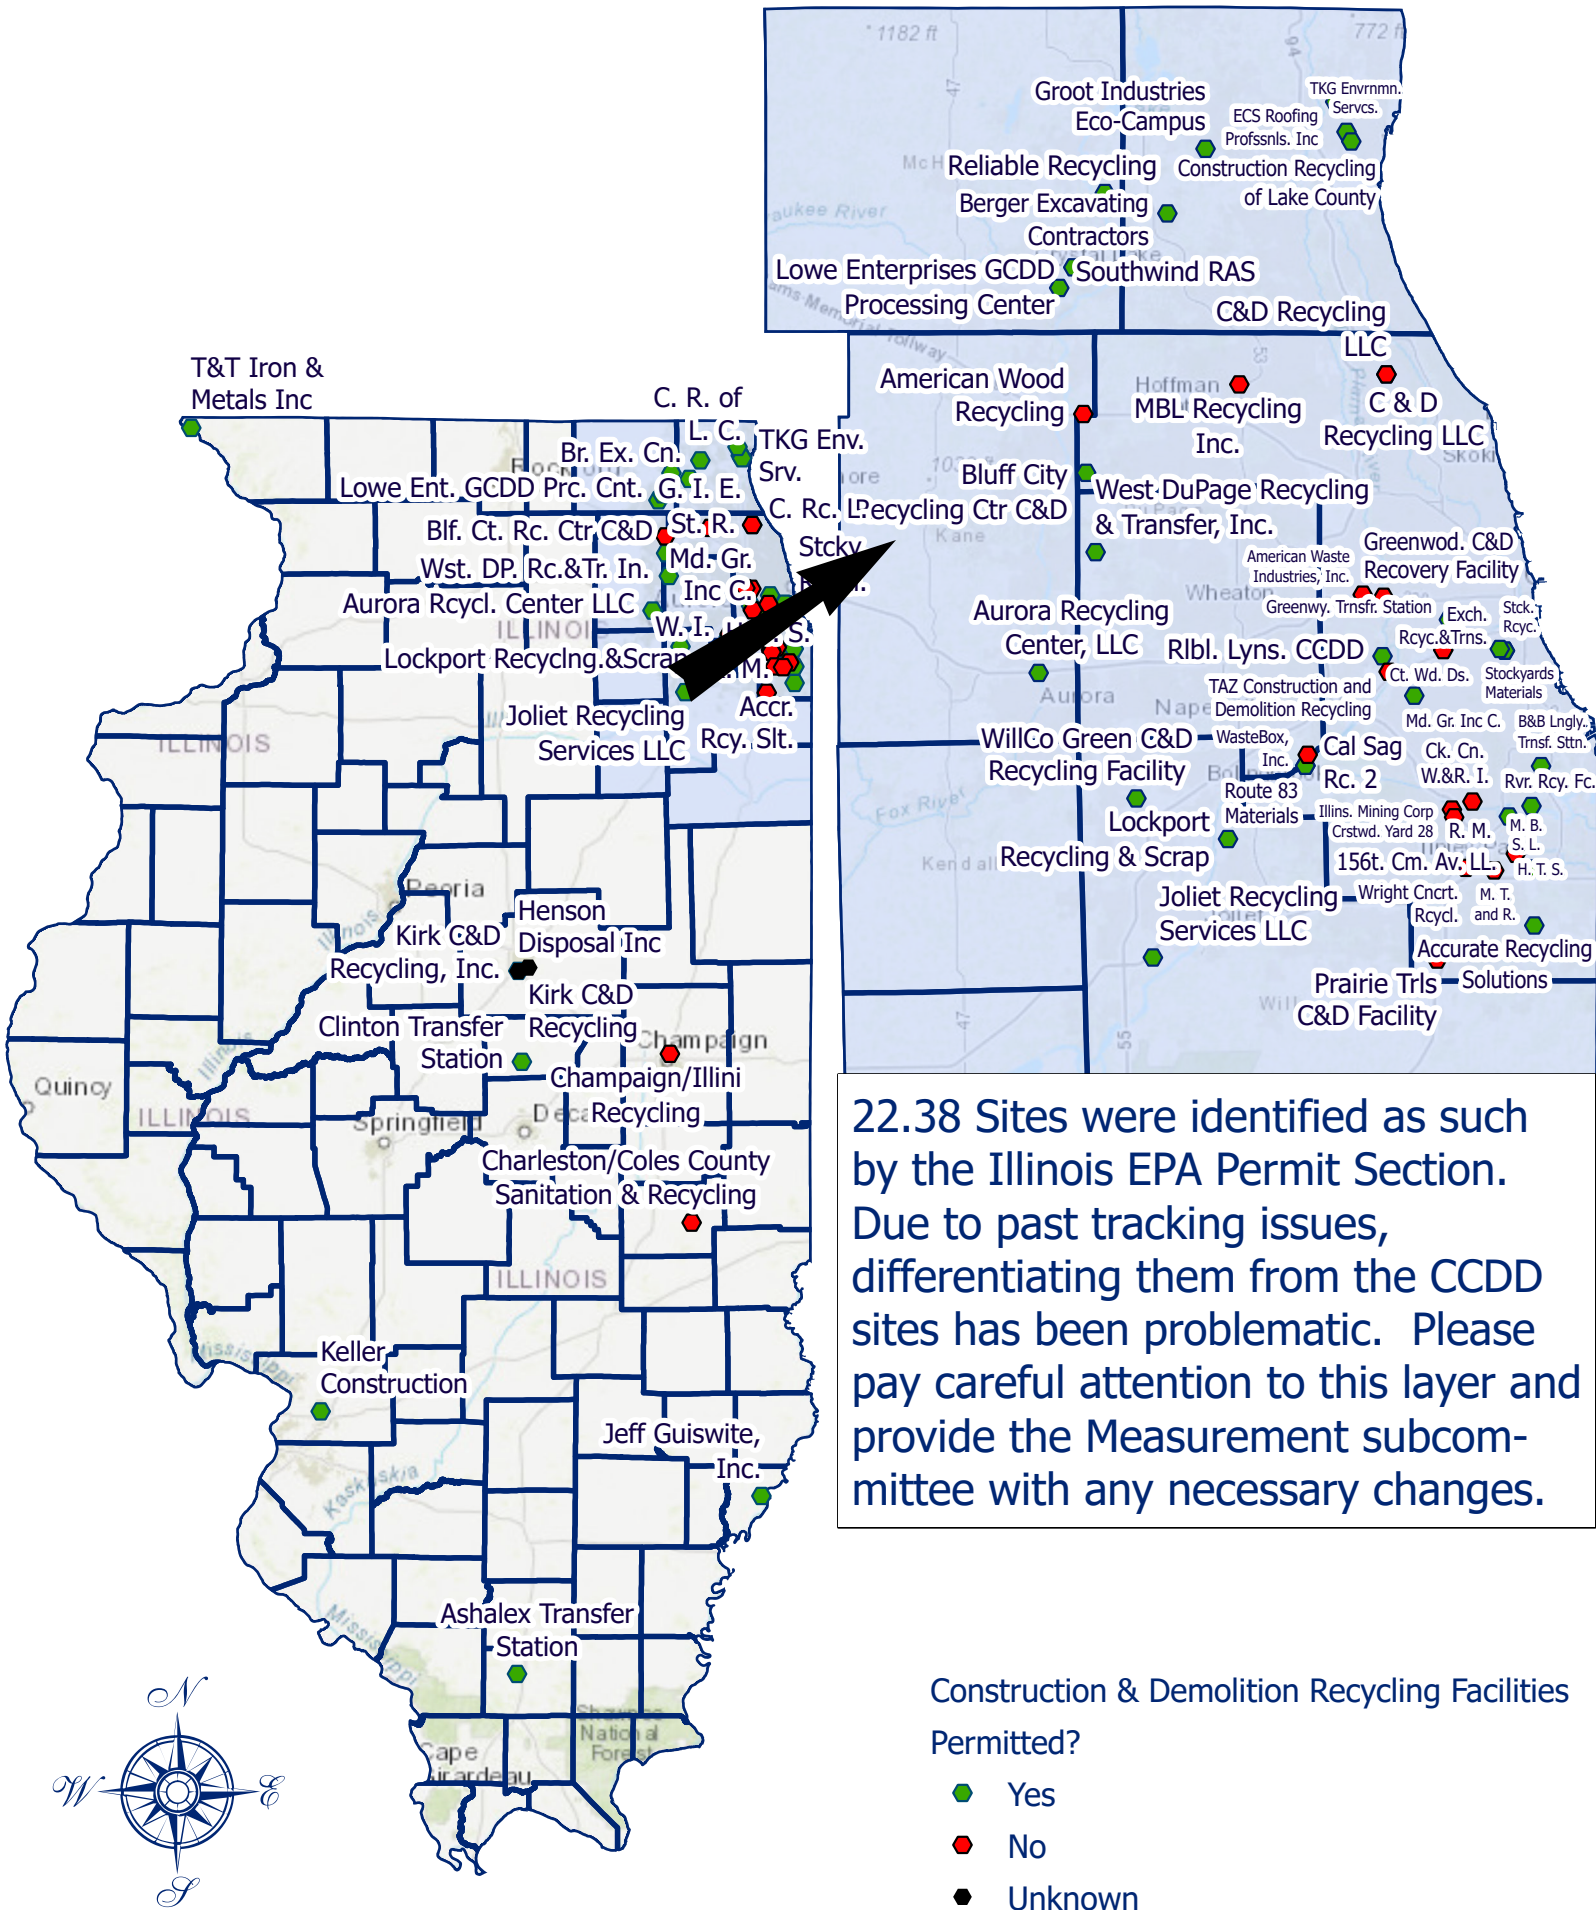

Construction and Demolition Recycling Sites

Construction Demolition Recycling Centers

BOL_ID	Site_Name	Street	City	Zip	Permitted?
0310125177	Maddend Group Inc C&D	6660 S. Nashville Ave	Bedford Park	60638	Yes
0310455173	Accurate Recycling Solutions	201 N STATE ST	Chicago Heights	60411	Yes
0311110039	Harvey Transfer Station	298 E 152ND ST	HARVEY	60426	Yes
0311715020	Reliable Lyons CCDD	4226 S LAWNDALE AVE	Lyons	60534	Yes
0312075306	C&D Recycling LLC	2300 CARLSON DR	Northbrook	60062	Yes
0312585041	Riverdale Materials	1201 W 138TH ST	Riverdale	60627	Yes
0312585104	Riverdale Recycling Facility	13050 S State St	Riverdale	60827	Yes
0312975173	Midway Building Supply,LLC	16850 S State St	South Holland	60473	Yes
0314125049	Bluff City Recycling Ctr C&D	1950 VULCAN BLVD	Bartlett	60103	Yes
0314625019	Cal Sag Recycling 2	13011 GRANT RD	Lemont	60439	Yes
0314625019	Route 83 Materials	13011 Grant Rd	Lemont	60439	Yes
0316305037	Greenway Transfer Station	2100 S Kilborn Ave	Chicago	60623	Yes
0316505066	B&B Langley Transfer Station	10823 S Langley-C	Chicago	60628	Yes
0316616500	Stockyards Recycling	1300 W EXCHANGE AVE	Chicago	60609	Yes
0316616500	Exchange Recycling & Transfer	1300 W Exchange Ave	Chicago	60609	Yes
0316616560	Stockyards Materials	4031 S Ashland Ave	Chicago	60609	Yes
0398080006	Clinton Transfer Station	9550 Heritage Rd - B	Clinton	61727	Yes
0430905942	West DuPage Recycling & Transfer, Inc.	1655 Powis Rd-B	West Chicago	60185-1668	Yes
0850105023	T&T Iron & Metals Inc	5158 BARGE TERMINAL RD	East Dubuque	61025	Yes
0894075963	Aurora Recycling Center, LLC	Rte 25E & 213 Mettel Rd S	Aurora	60505	Yes
0971605015	Groot Industries Eco-Campus	200 S Porter Dr	Round Lake Park	60073	Yes
0971855077	Berger Excavating Contractors	1205 Garland	Wauconda	60084	Yes
0971905548	TKG Environmental Services	345 Lakewood Ave	Waukegan	60085	Yes
0971905556	Construction Recycling of Lake County	3000 Apple Ave	Waukegan	60085	Yes
0978155001	ECS Roofing Professionals Inc	3920 W HAWTHORNE CT	Waukegan	60087	Yes
1110105025	Southwind RAS	8813 Rte 31	Lake In The Hills	60156	Yes
1110105100	Lowe Enterprises GCDD Processing Center	3410 Northwest Hwy	Cary	60013	Yes
1110605269	Reliable Recycling	2121 S River Rd	McHenry	60051-9228	Yes
1138045002	Henson Disposal Inc	2148 TRI LAKES LN	Bloomington	61701	Yes
1198030002	Keller Construction	13 Cougar Rd	Edwardsville	62025	Yes
1850205013	Jeff Guiswite, Inc.	16153 E 1100 Rd	Mt Carmel	62863	Yes
1970505151	Lockport Recycling & Scrap	14617 S New Ave	Lockport	60441-6333	Yes
1970805144	WillCo Green C&D Recycling Facility	12152 S Plainfld/Naprvl-B	Plainfield	60544	Yes
1974450138	Joliet Recycling Services LLC	2851 MOUND RD-C	Joliet	60431	Yes
1990555257	Ashalex Transfer Station	11581 N SKYLINE DR-B	Marion	62959	Yes
0190105292	Champaign/Illini Recycling	420 Paul Ave	Champaign	61822	No
0298010005	Charleston/Coles County Sanitation & Recycling	1900 E Coles Co Rd	Charleston	61920	No
0310245126	Cook County Waste & Recycling Inc	12807 S Homan Ave	Blue Island	60406	No
0310605495	Illinois Mining Corp Crestwood Yard 28	4700 W Cal Sag Rd	Crestwood	60445	No