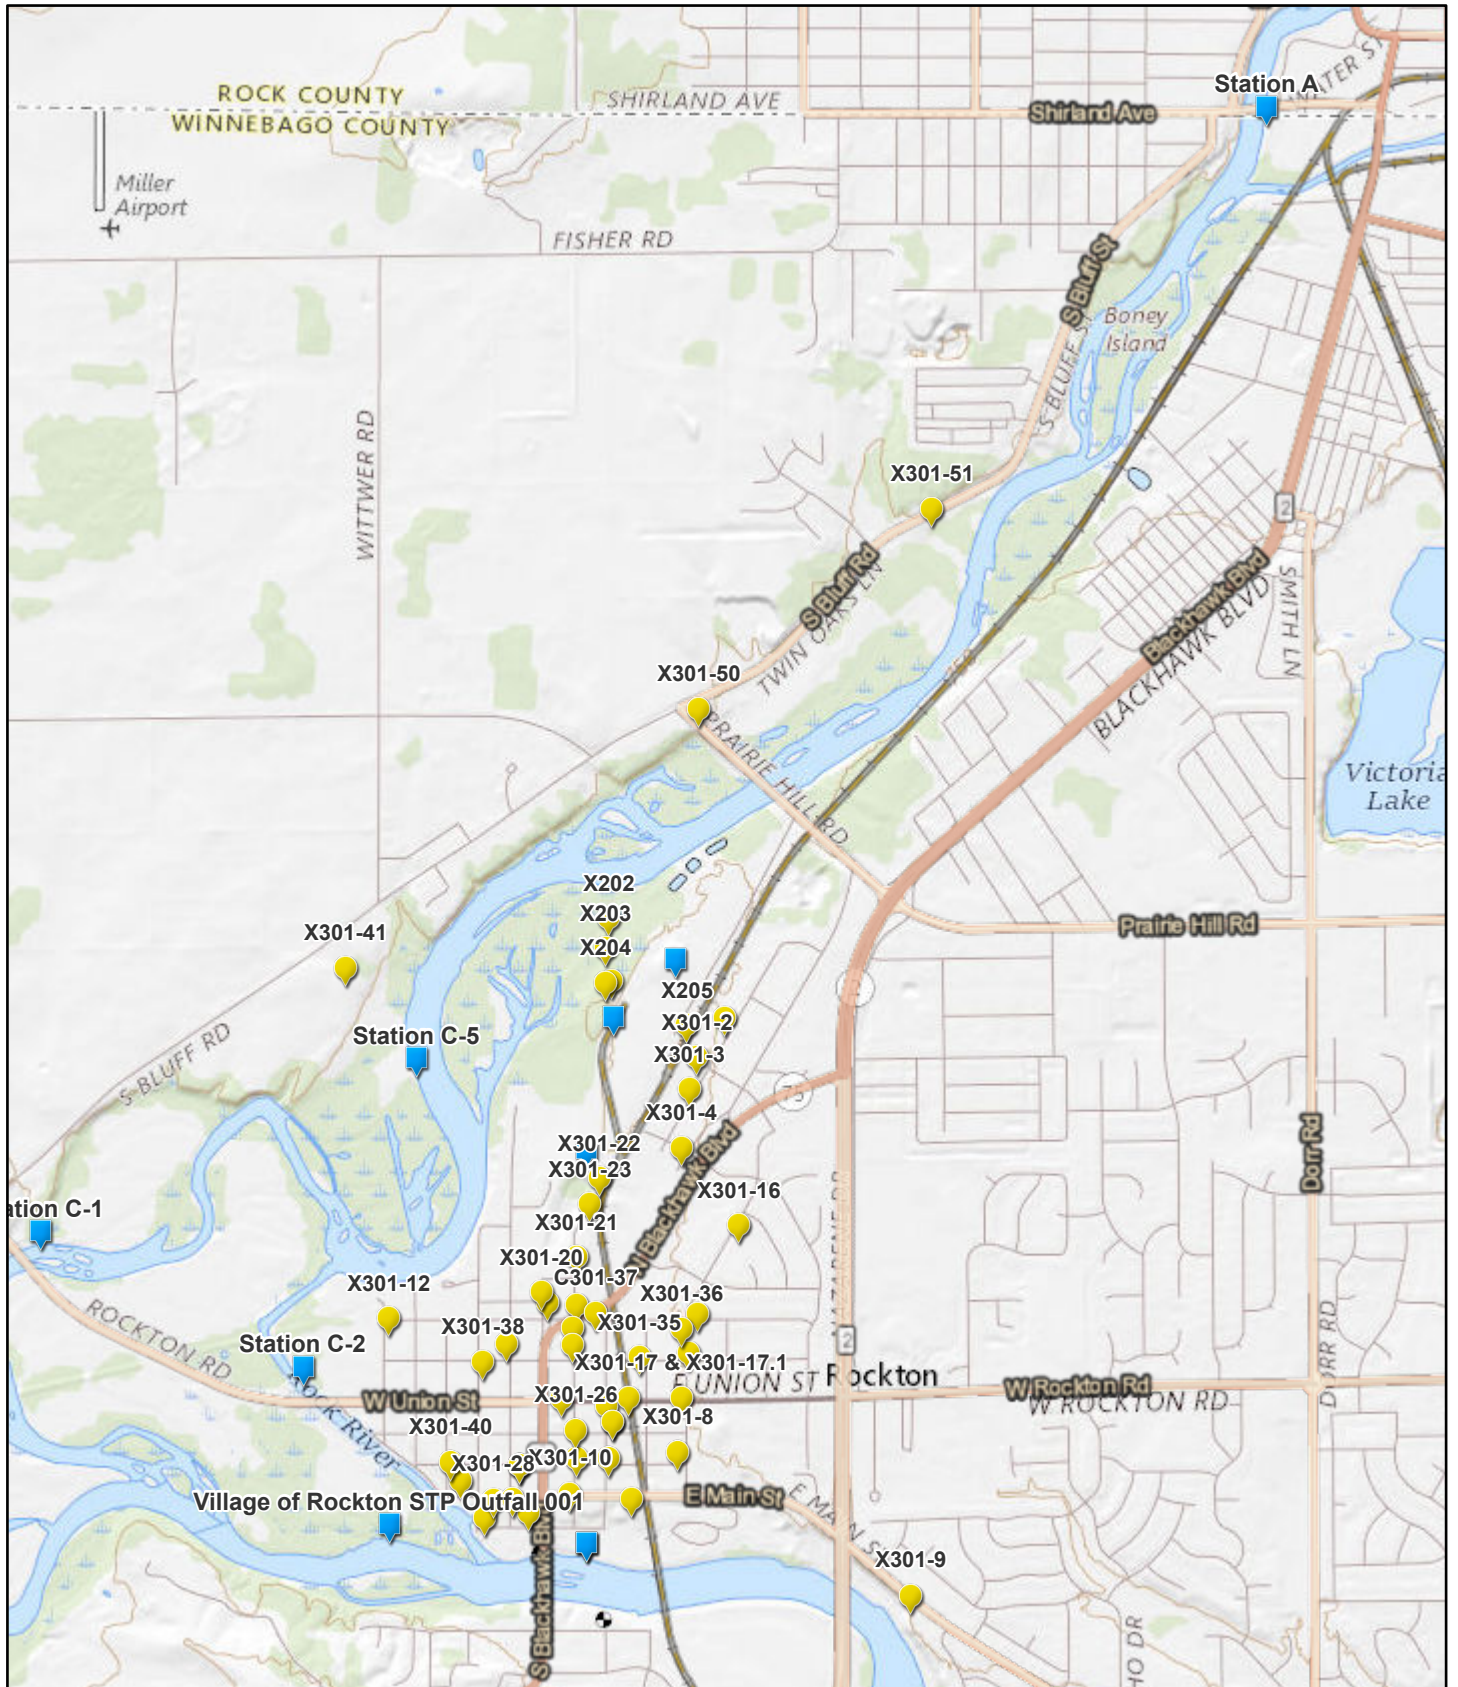

Chemtool Investigation

June 19, 2021

BOL Sample Locations

-  Soil Sample
-  Sample Location

1:36,112

Esri, HERE, USGS The National Map: National Boundaries Dataset, 3DEP Elevation Program, Geographic Names Information System, National Hydrography Dataset, National Land Cover Database, National Structures Dataset, and National Transportation Dataset; USGS Global Ecosystems;