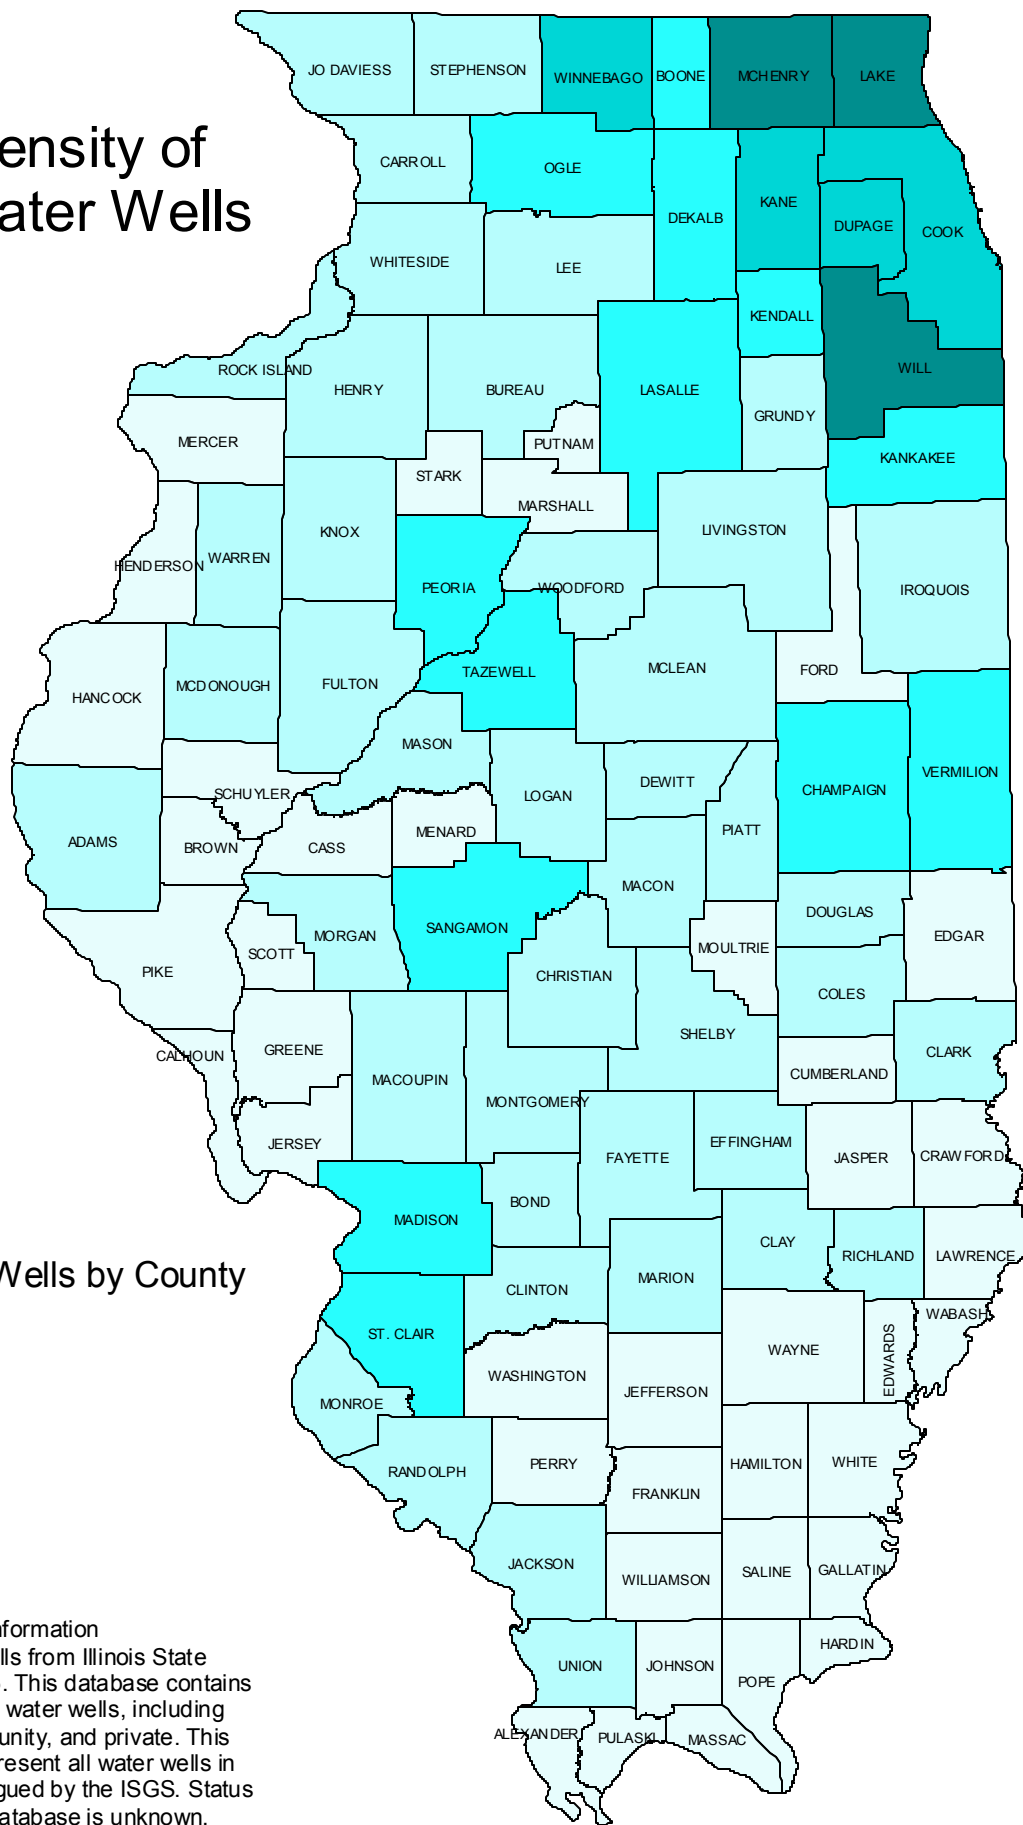

# Relative Density of Potential Water Wells

## ISGS Database Wells by County

### Source Information

ISGS Database Wells from Illinois State Geological Survey, 2005. This database contains records of all types of water wells, including community, noncommunity, and private. This coverage does not represent all water wells in Illinois, only those catalogued by the ISGS. Status of wells within this database is unknown.