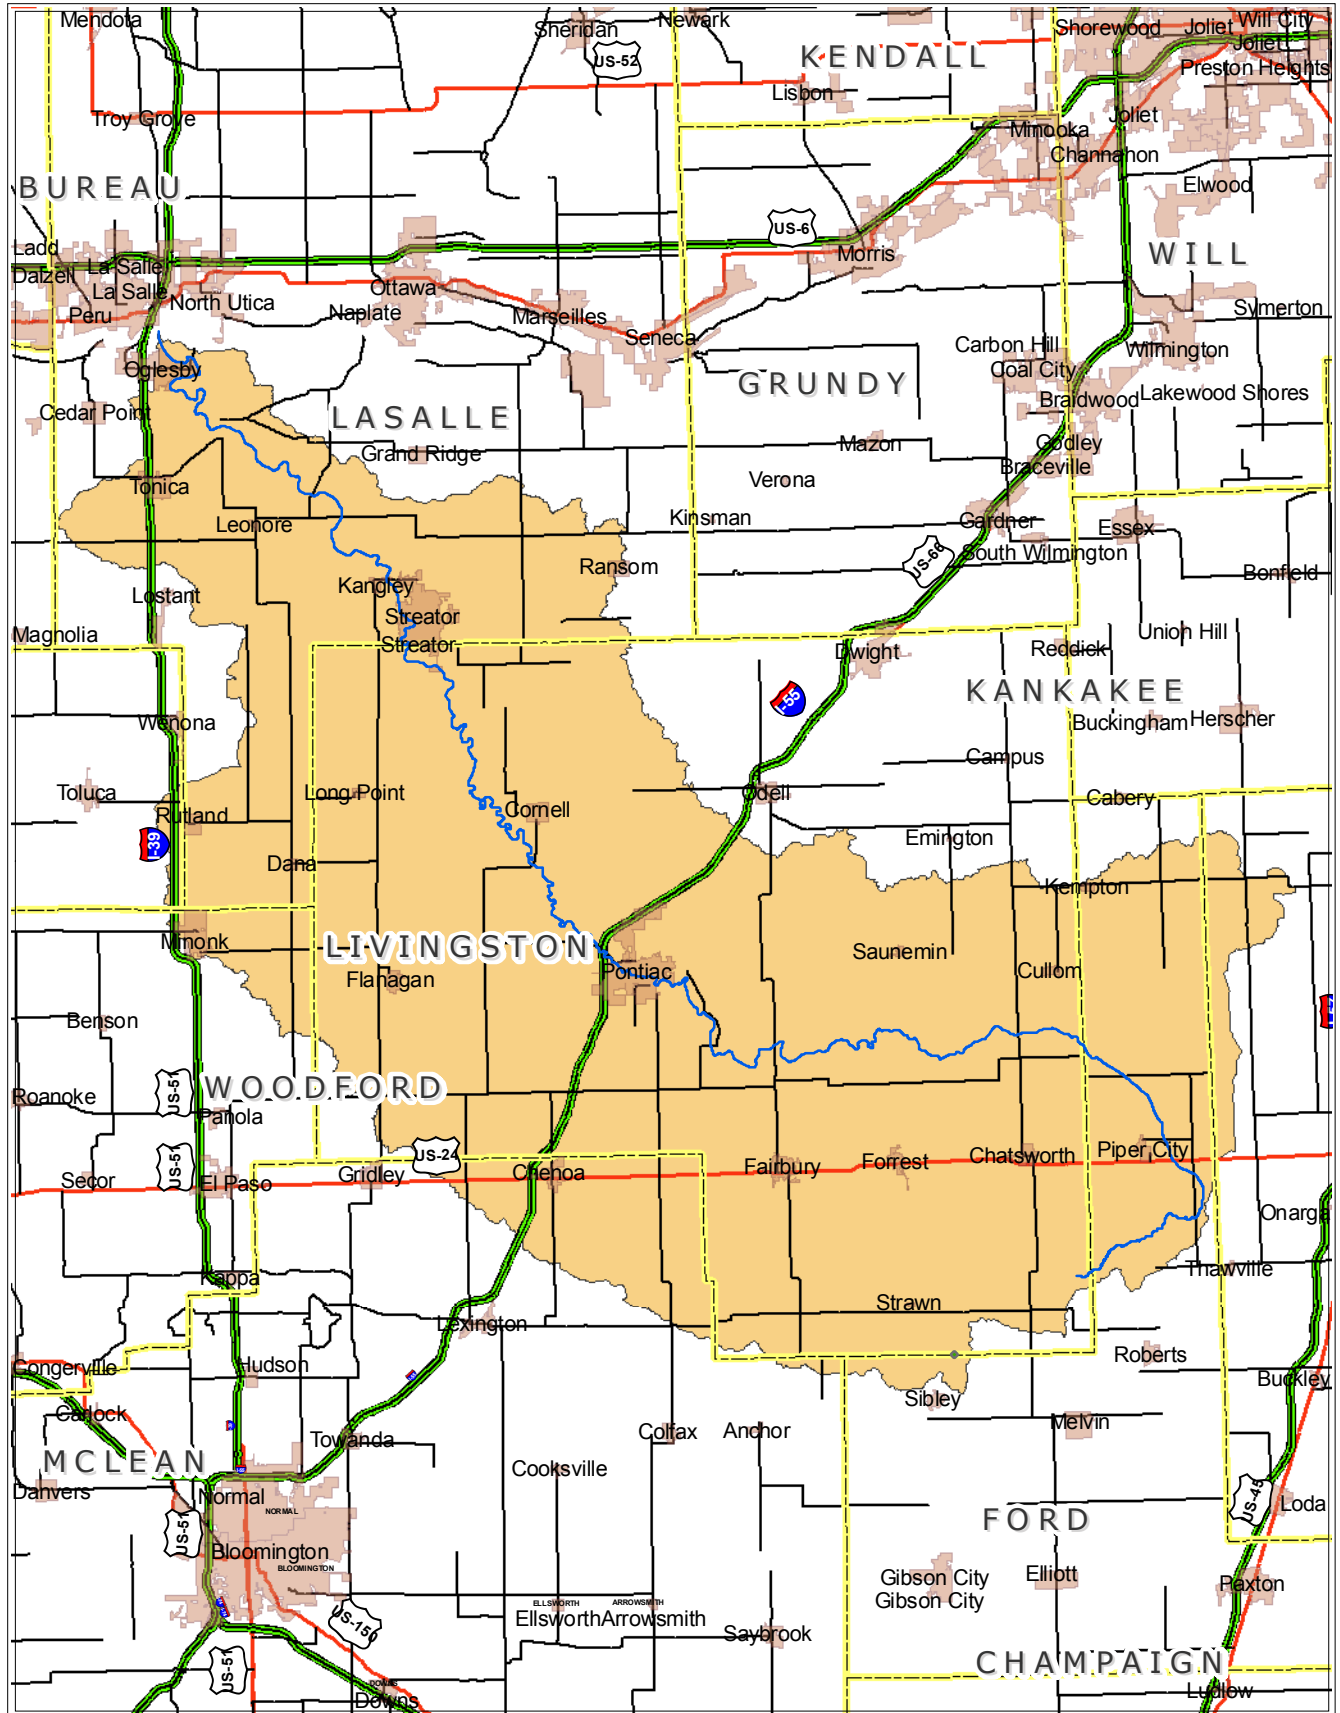

# Priority Watershed- Vermilion River

**Legend**

- Streams(2010 assmt layer selection)
- Municipal Boundaries
- County Boundaries
- VermilionRiver Watershed