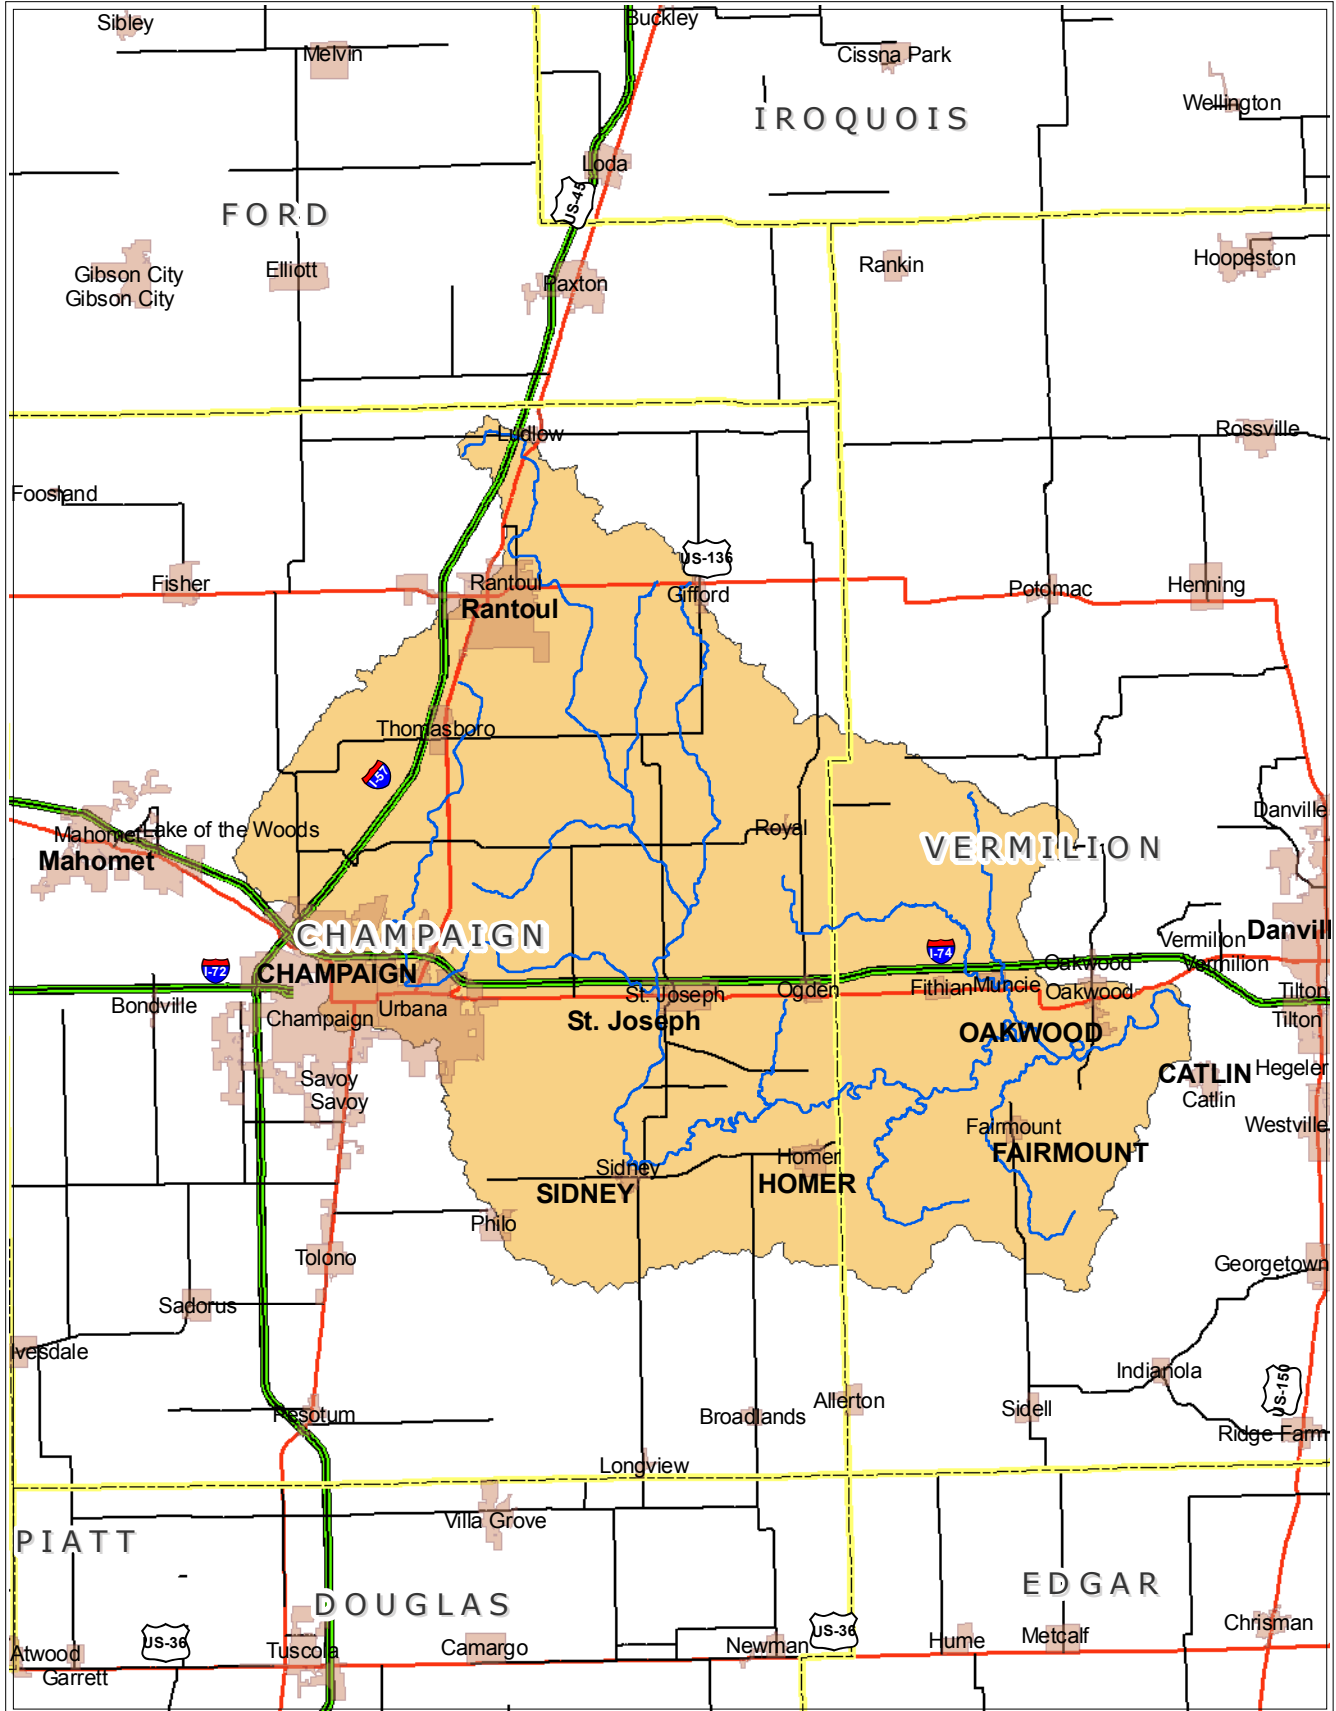

# Priority Watershed- Salt Fork Vermilion River

**Legend**

- Municipal Boundaries
- County Boundaries
- Salt Fork Vermilion Watershed