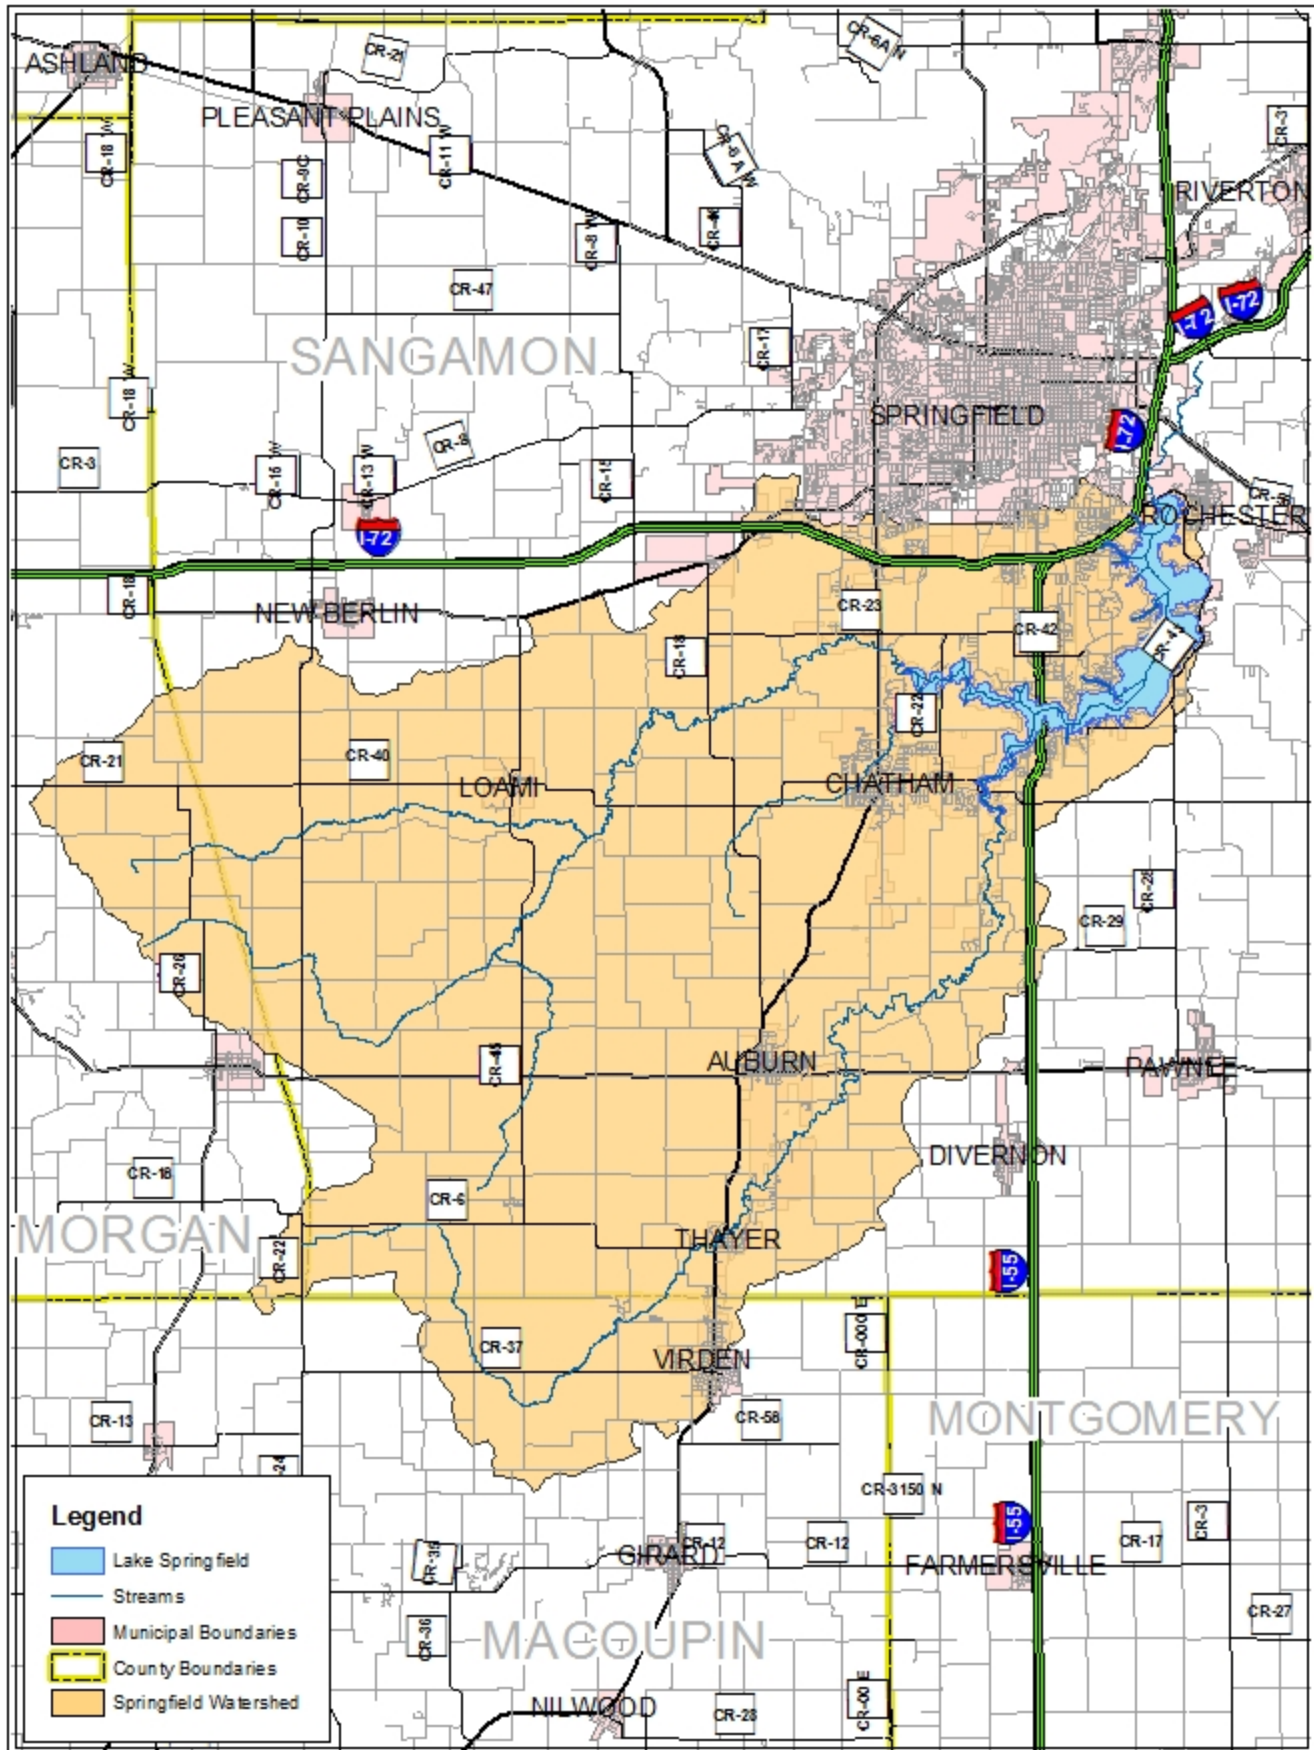

Priority Watershed- Lake Springfield

0 4 Miles