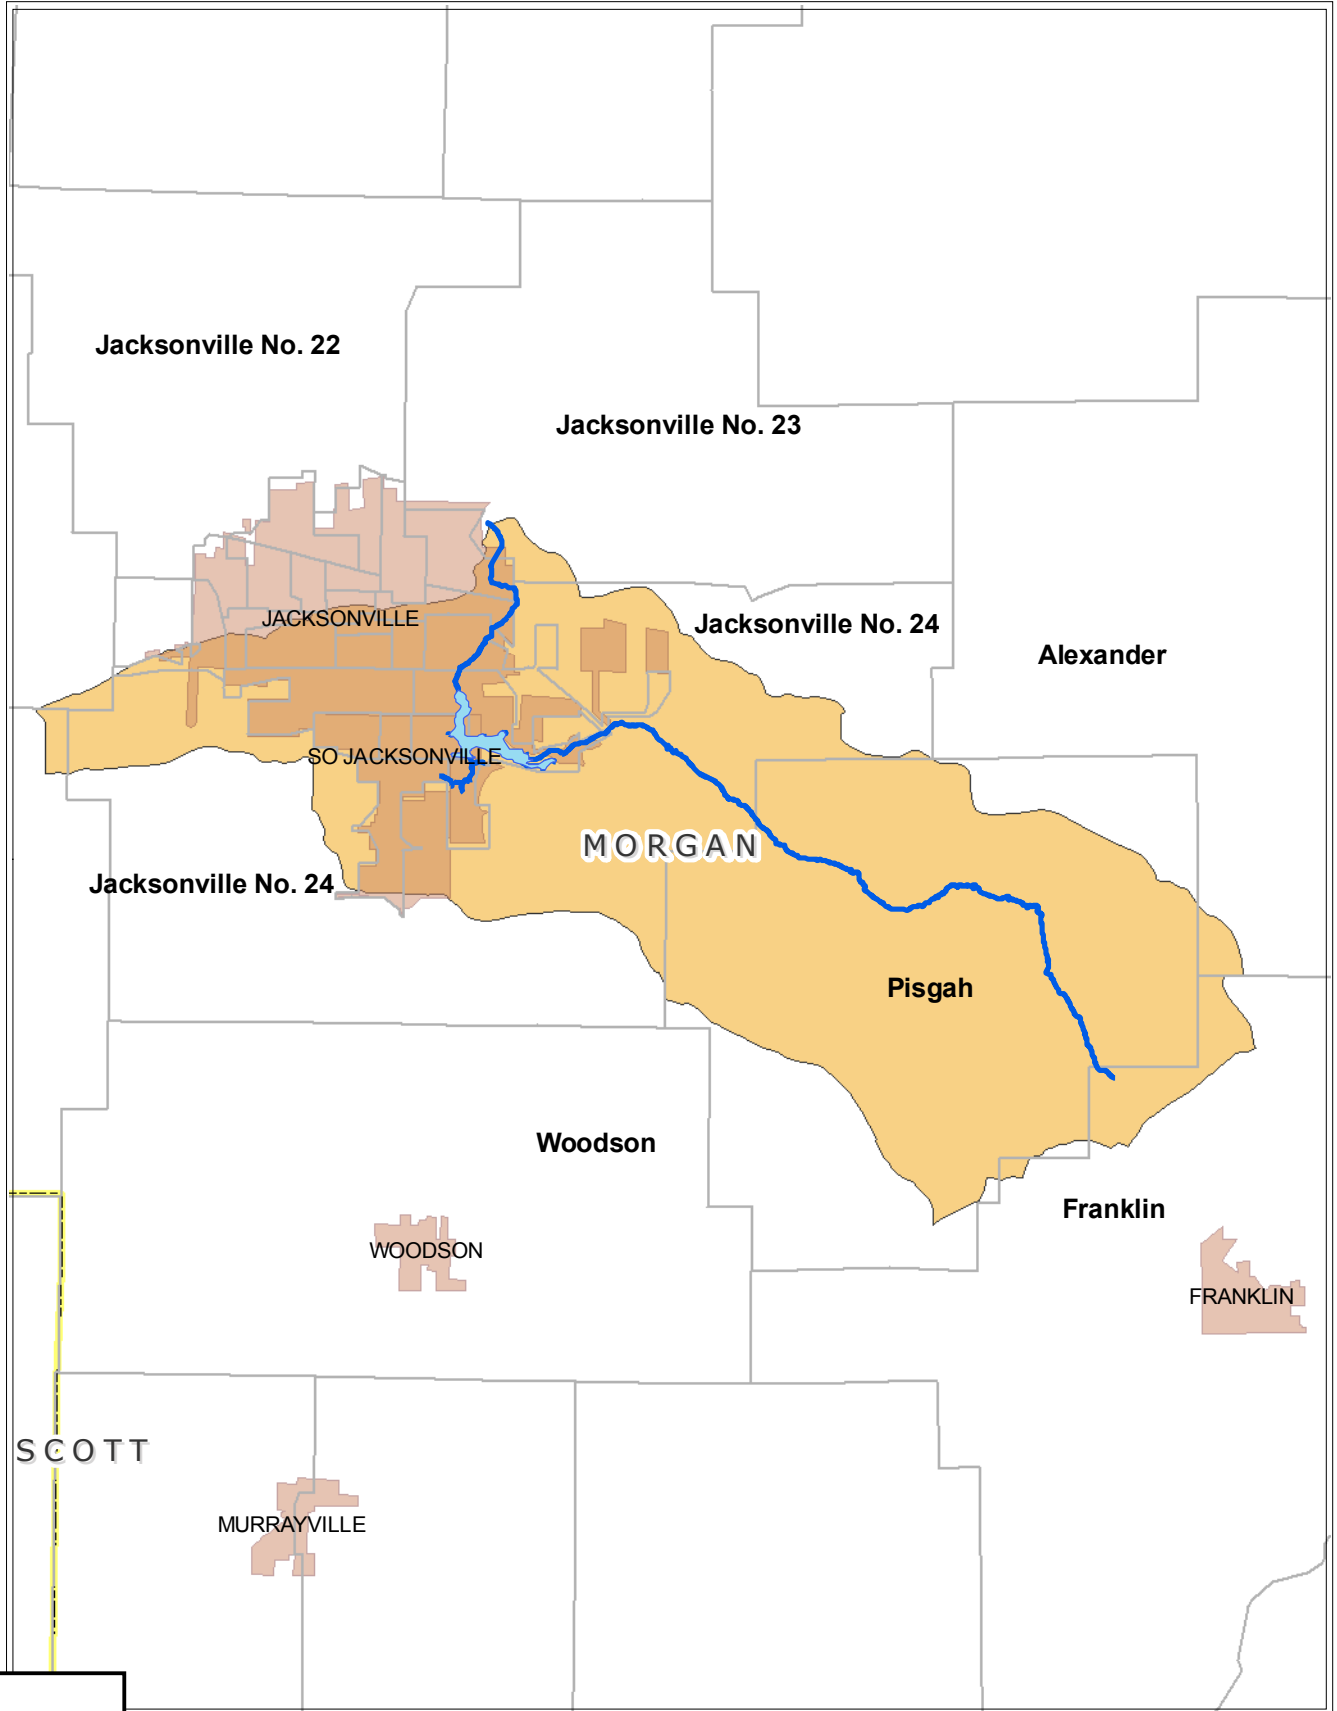

# Priority Watershed- Lake Mauvaise Terre

**Legend**

- Lake Mauvaise Terre
- Streams
- County Boundaries
- Municipal Boundaries
- Political Townships
- Mauvaise Terre Watershed