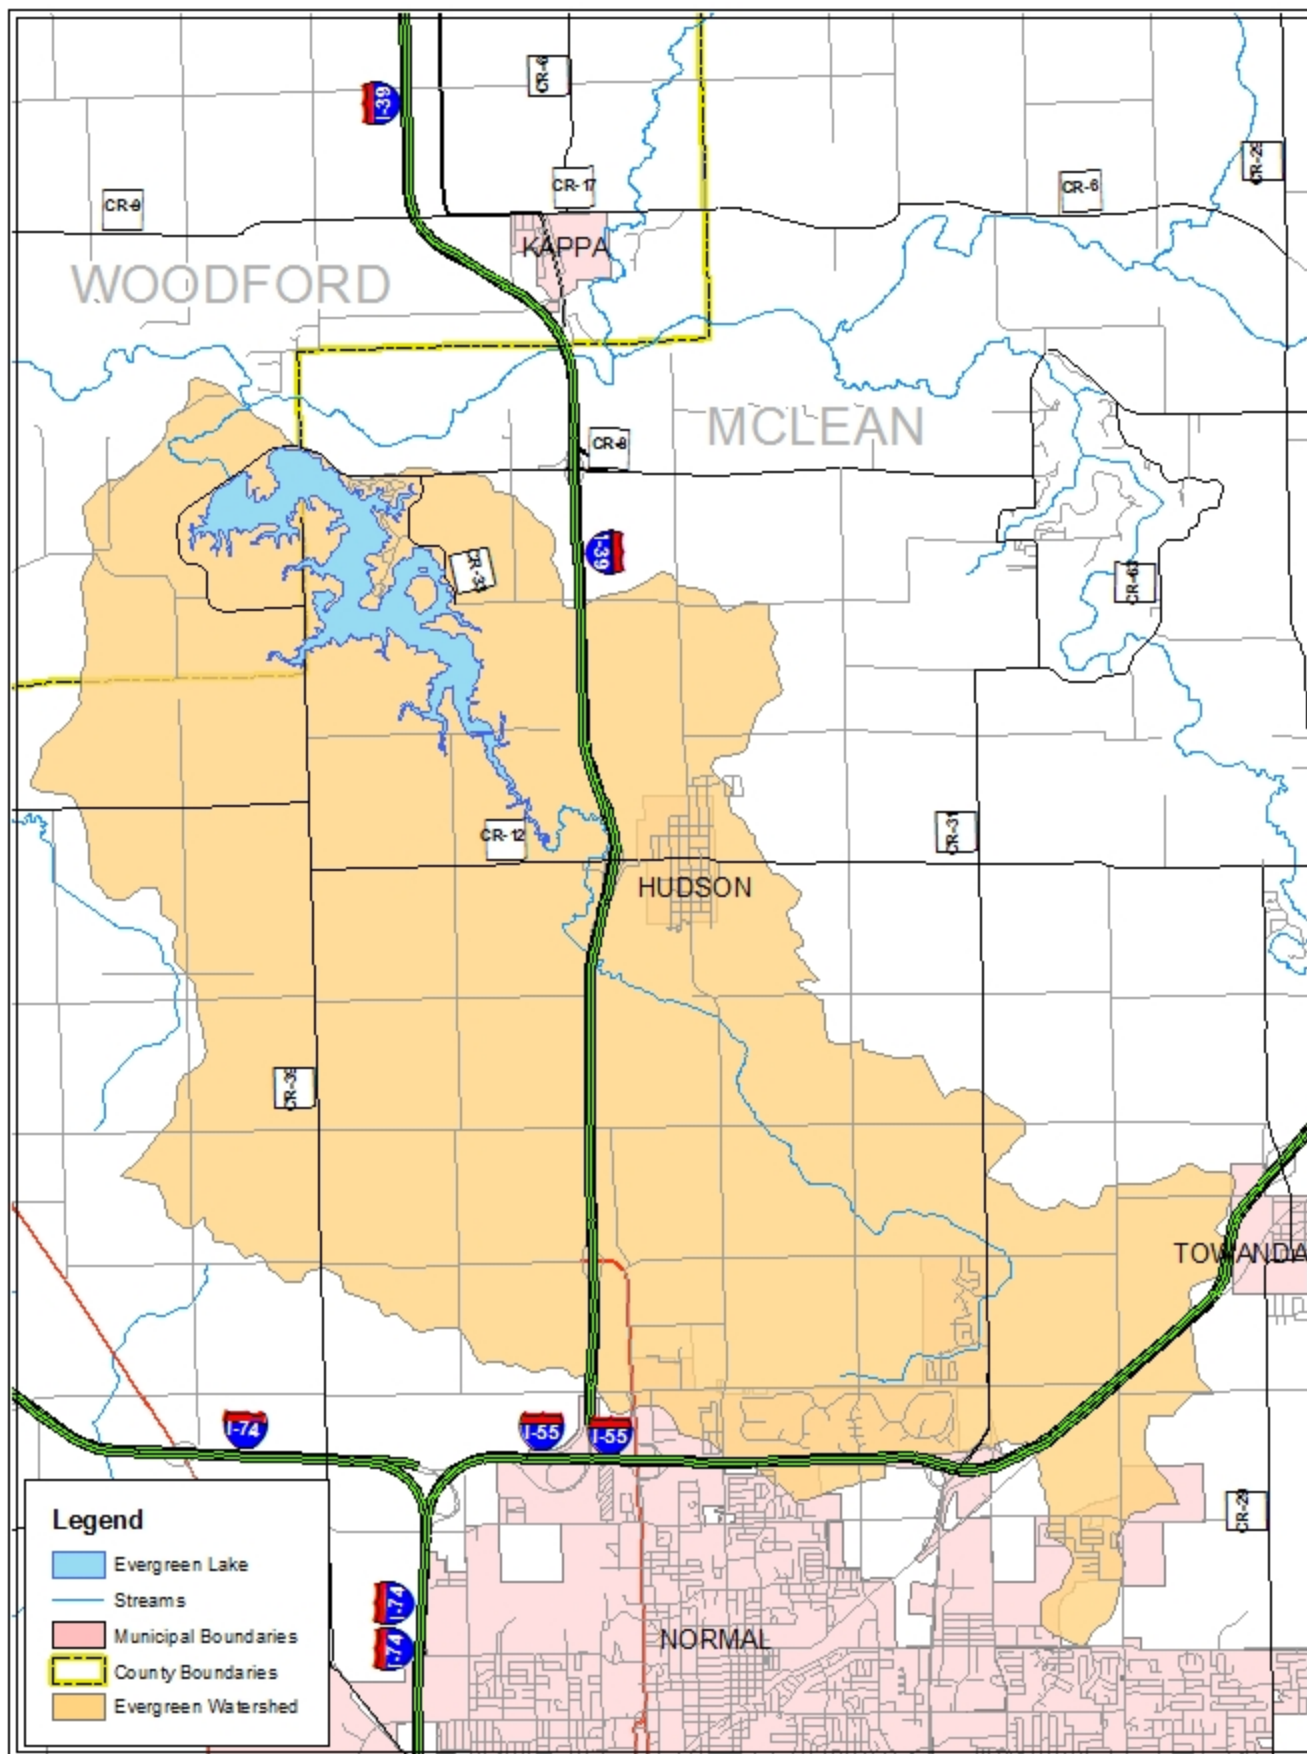

Priority Watershed- Lake Evergreen

0 1.4 Miles