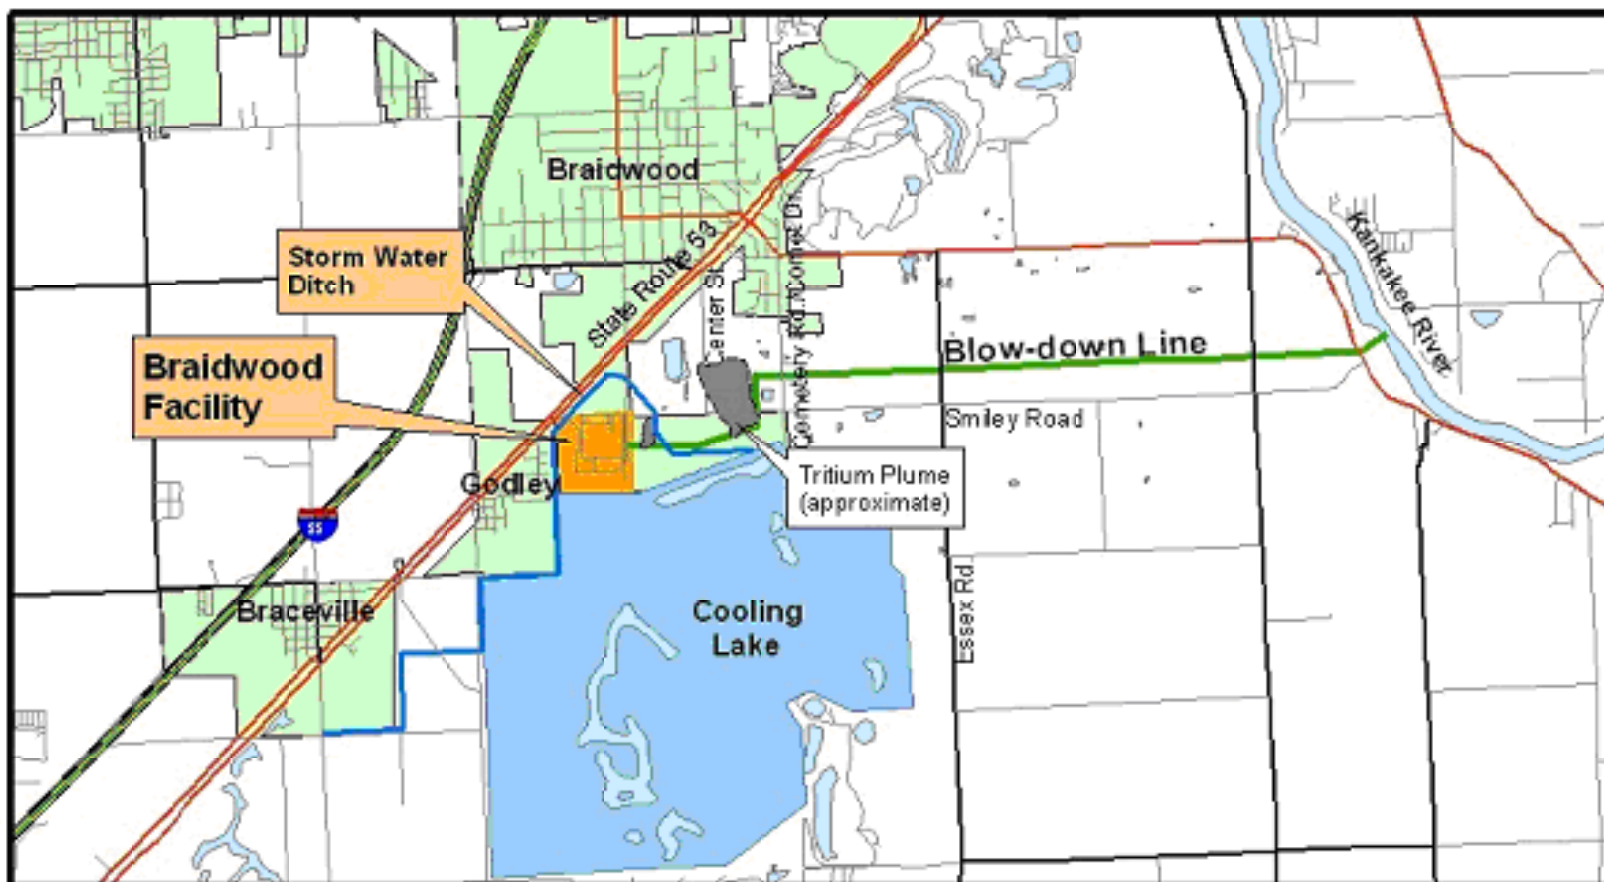

# Exelon - Braidwood Generation Station

## Legend

- |                    |                             |
|--------------------|-----------------------------|
| Water              | Storm Water Ditch           |
| State Highway      | Blow-down Line              |
| Major Road         | Tritium Plume (approximate) |
| Local Road         | Cooling Lake                |
| Interstate         | Braidwood Facility          |
| Municipal Boundary |                             |